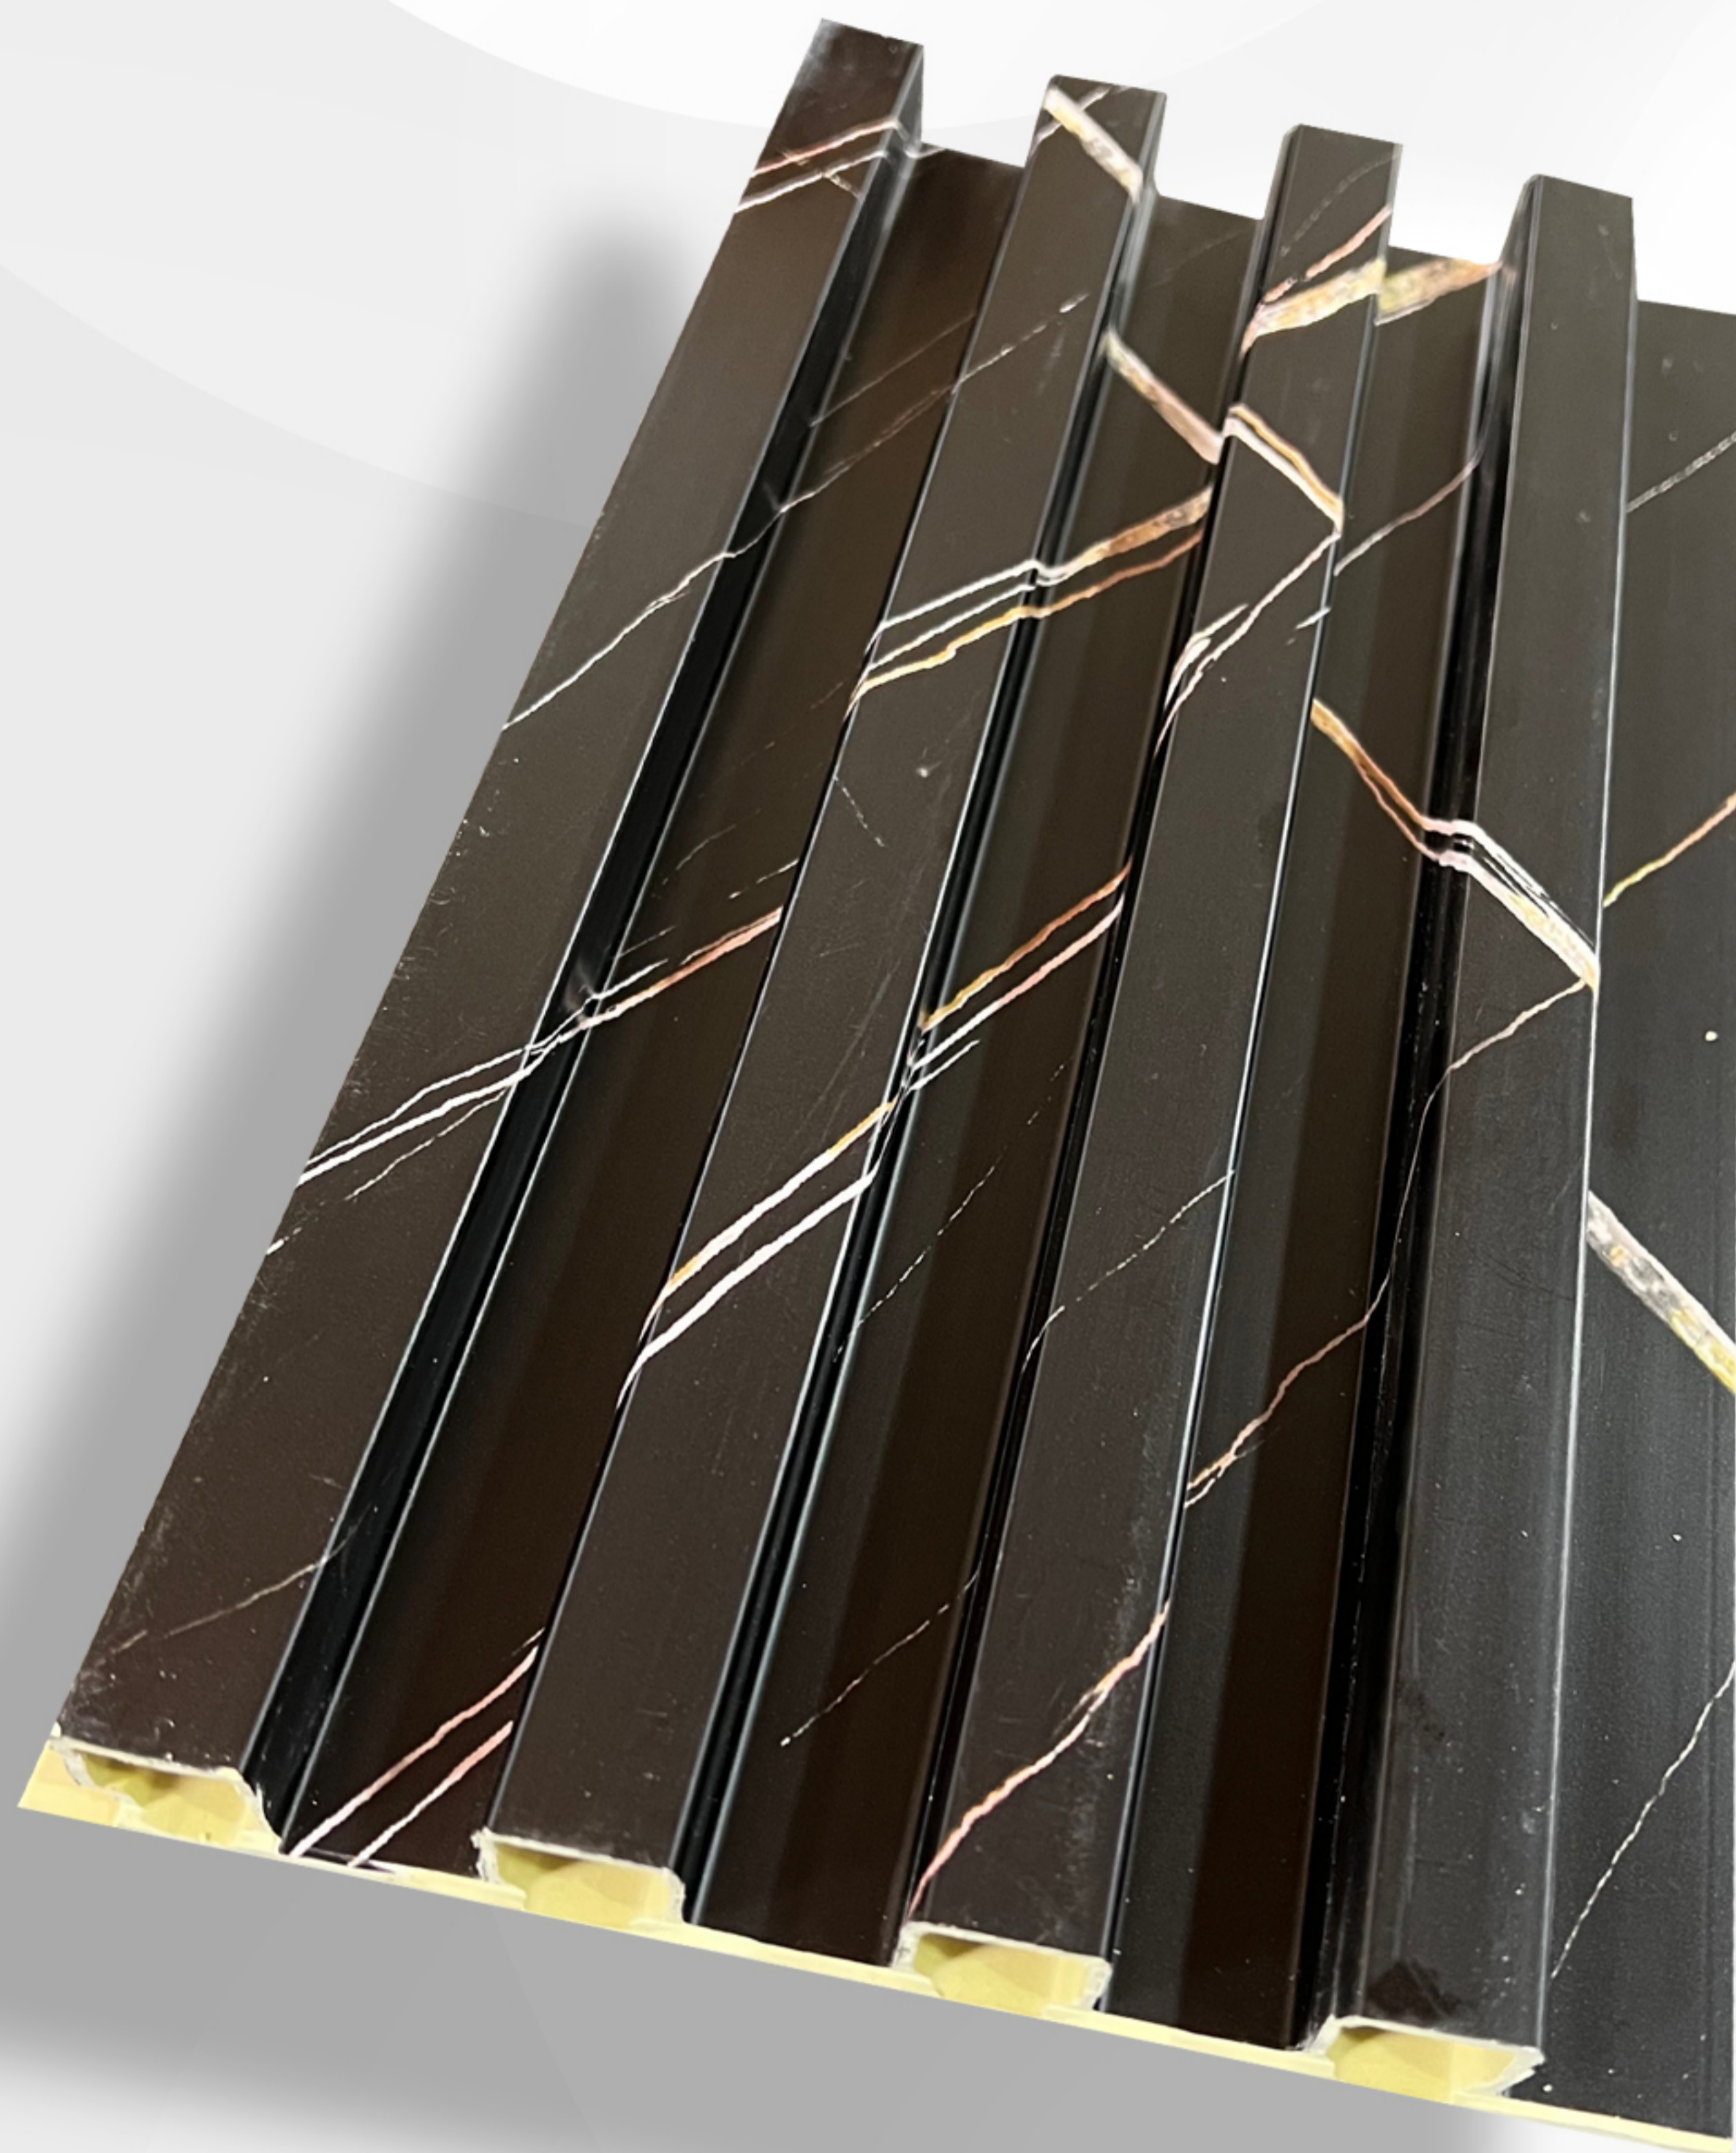

DELBY
THE BEST PANELS

 DELBYPVC PANELS.COM

**WPC
LOUVERS**
PRODUCED WITH
WORLD CLASS TECHNOLOGY

BH SERIES
23 X 160 X 2950

BH-11

THICKNESS: 23MM

WIDTH: 160MM

LENGTH: 2950MM

BH-12

THICKNESS: 23MM

WIDTH: 160MM

LENGTH: 2950MM

BH-13

THICKNESS: 23MM
WIDTH: 160MM
LENGTH: 2950MM

BH-17

THICKNESS: 23MM
WIDTH: 160MM
LENGTH: 2950MM

BH-18

THICKNESS: 23MM

WIDTH: 160MM

LENGTH: 2950MM

BH-22

THICKNESS: 23MM

WIDTH: 160MM

LENGTH: 2950MM

LENGTH: 2950MM

DELBY WPC LOUVERS

PRODUCED WITH WORLD CLASS TECHNOLOGY

DELBY

THE BEST PANELS

WHY YOU SHOULD USE **DELBY WPC PANELS**

**STRONGEST, RELIABLE & ECO FRIENDLY
WPC PANELS IN INDIA**

COST EFFECTIVE