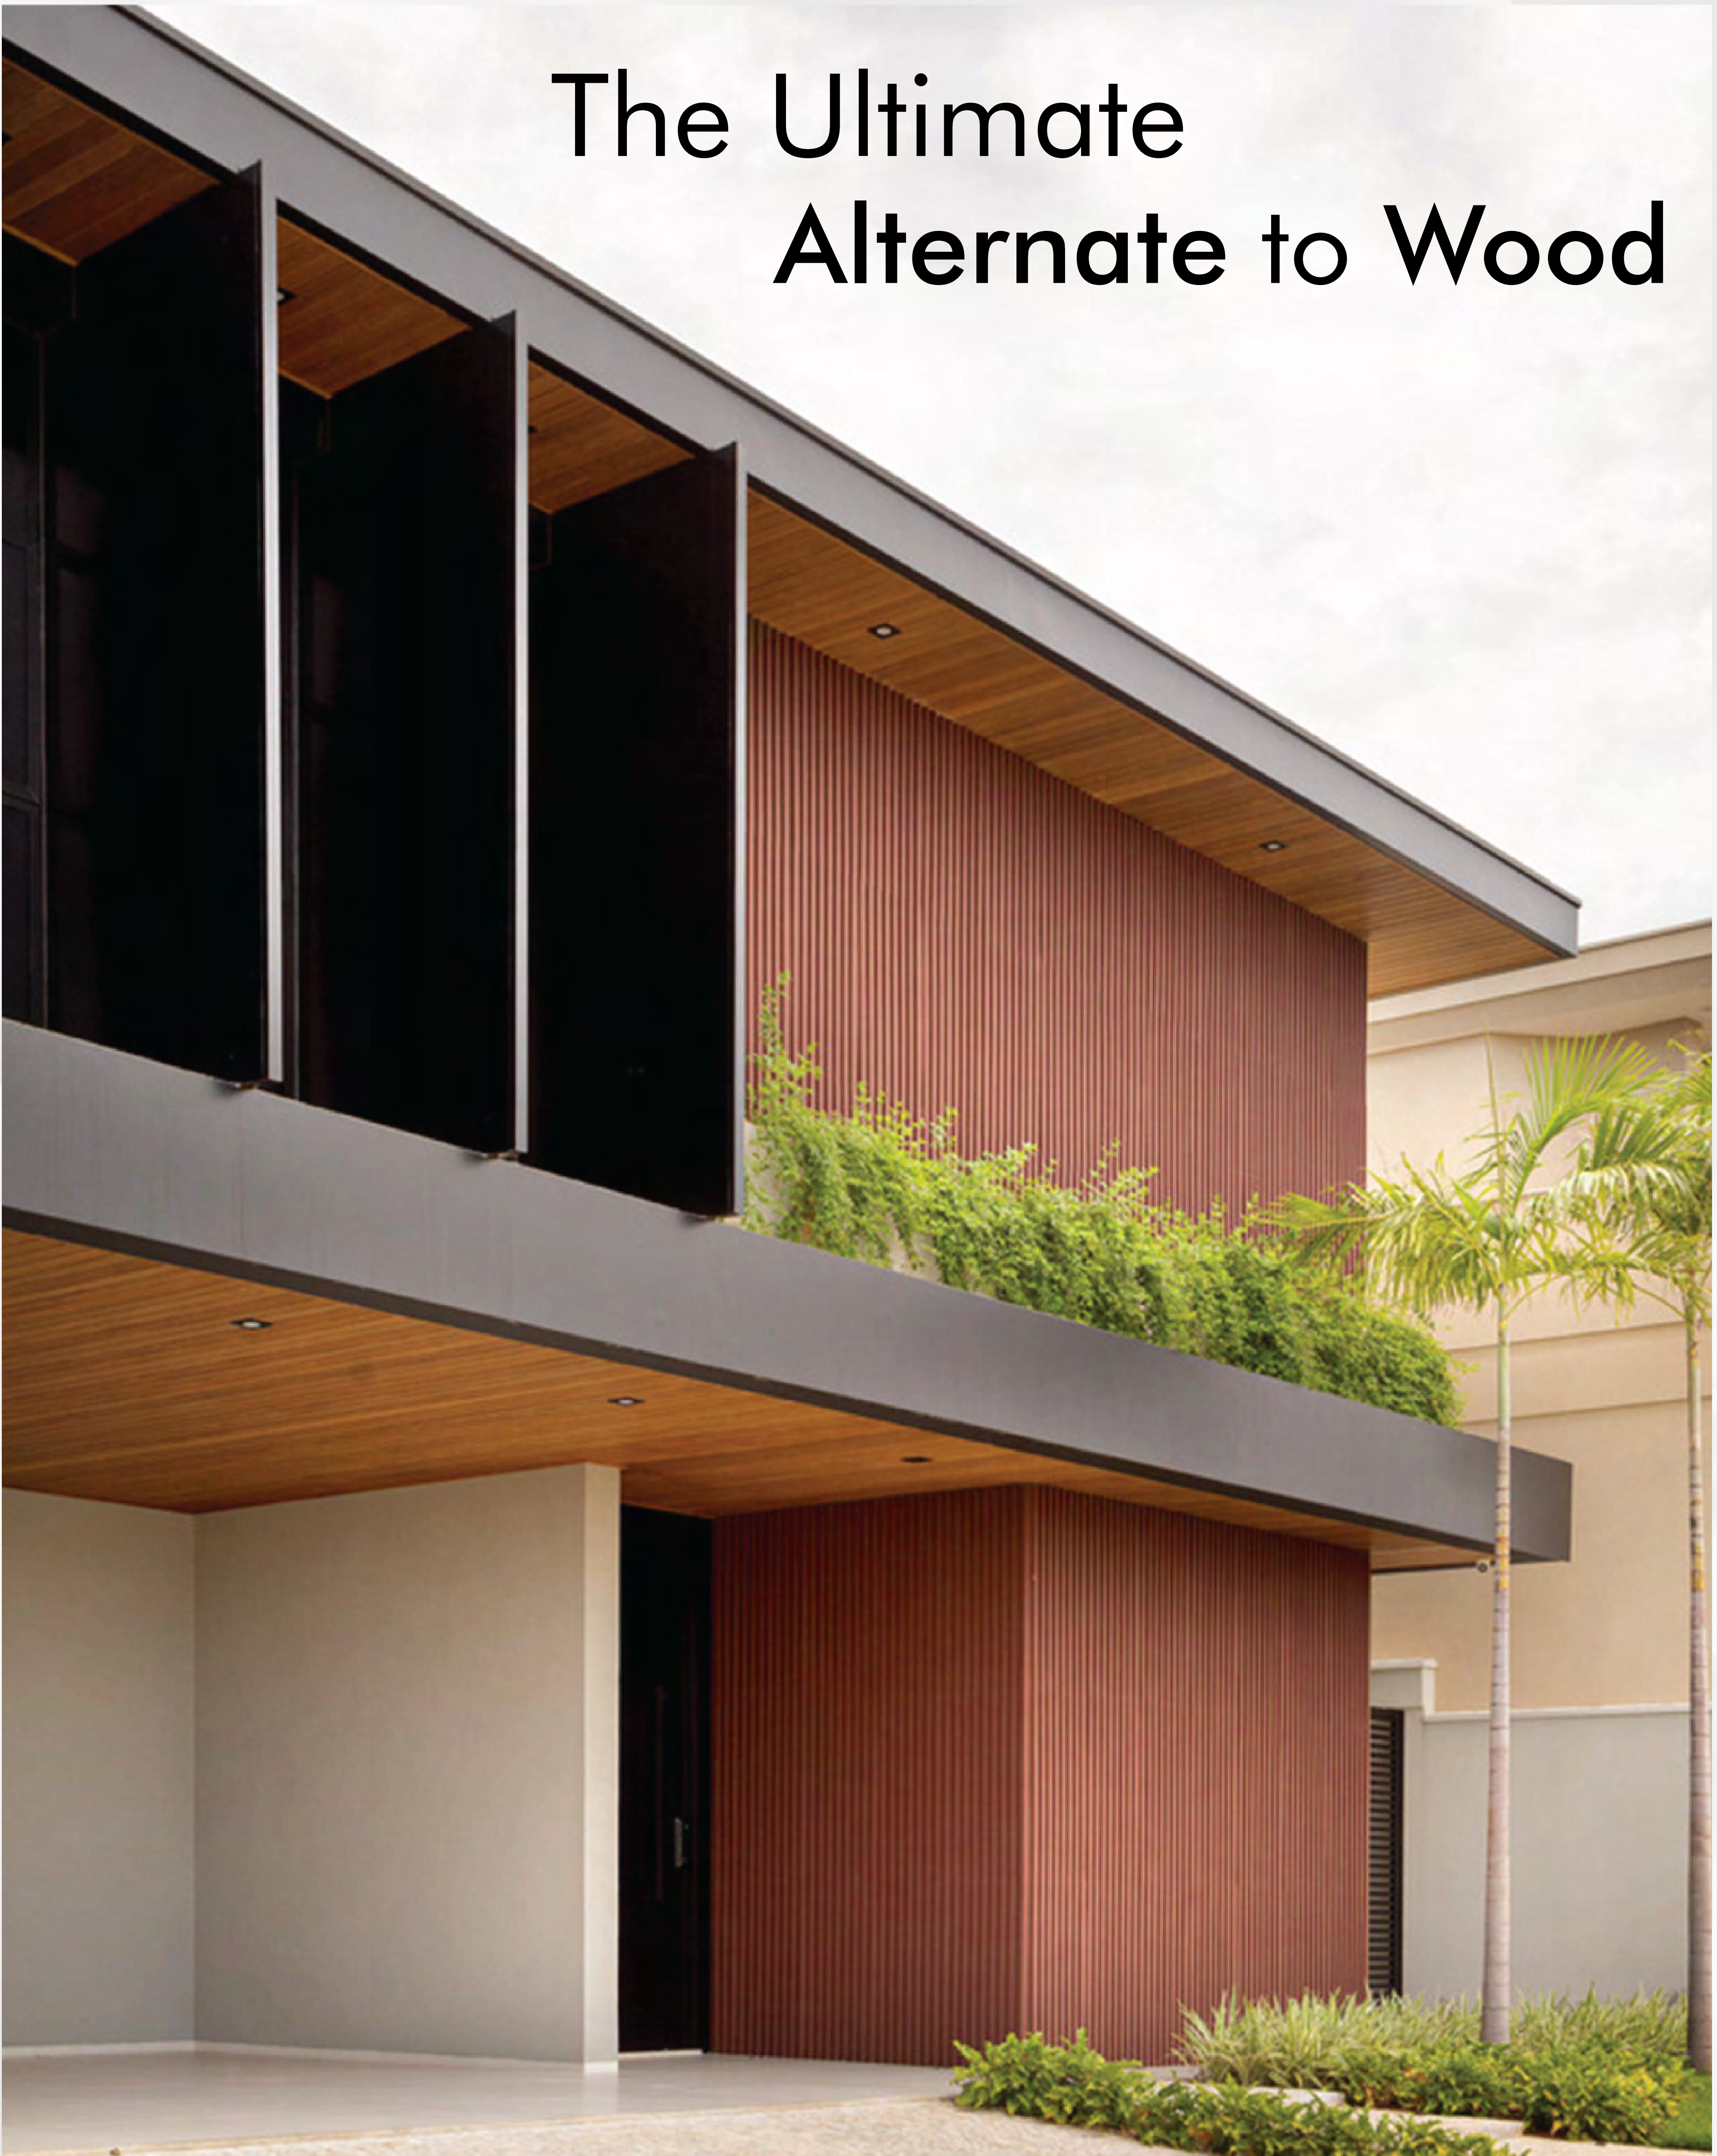

WPC EXTERIOR CLADDING

The Ultimate Alternate to Wood

Length

Width

Thickness

2900 MM X 219 MM X 26 MM

WPC EXTERIOR CLADDING

DXT-2108

Length

Width

Thickness

2900 MM X 219 MM X 26 MM

WPC EXTERIOR CLADDING

DXT-2110

Length

Width

Thickness

2900 MM X 219 MM X 26 MM

WPC EXTERIOR CLADDING

DXT-2111

Length

Width

Thickness

2900 MM X 219 MM X 26 MM