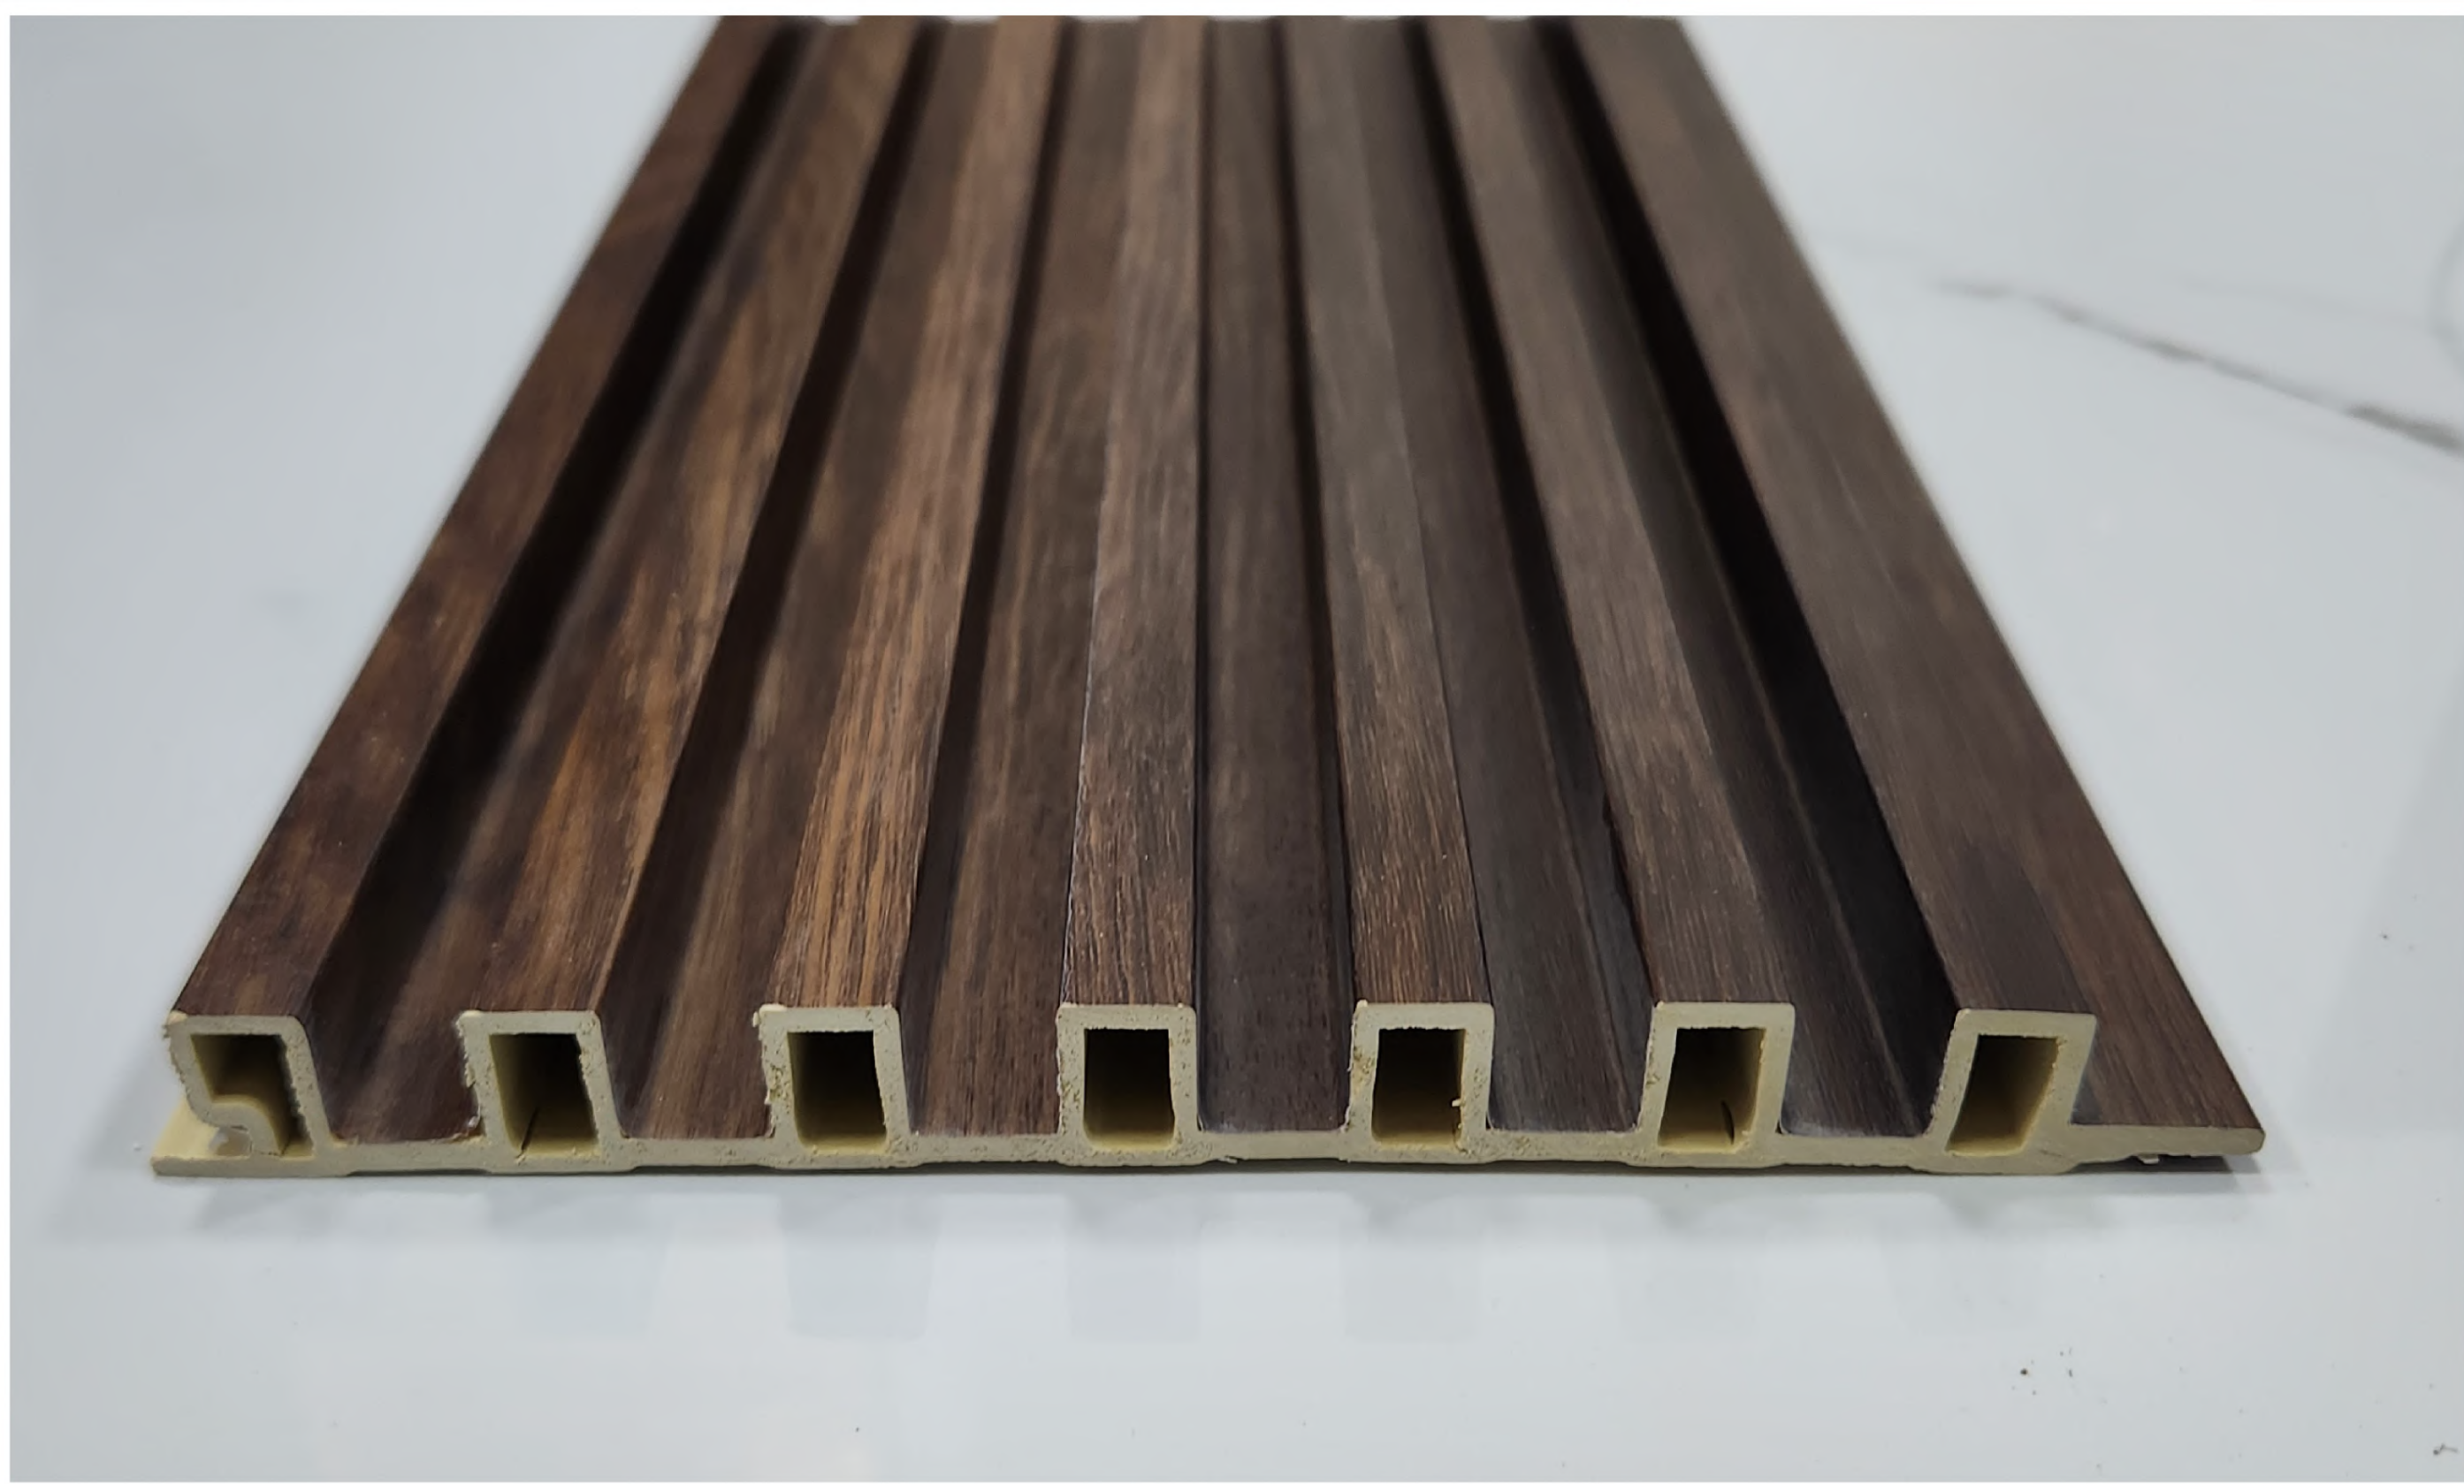

WPC Louvers GH Series

Water-Proof

Termite-Proof

Fade-Proof

GH - 05

Width 155 MM
Length 9.75 FEET
Thickness 15 MM

GH - 06

Width 155 MM
Length 9.75 FEET
Thickness 15 MM

GH - 08

Width 155 MM
Length 9.75 FEET
Thickness 15 MM

GH - 10

Width 155 MM
Length 9.75 FEET
Thickness 15 MM

GH - 38

Width 155 MM
Length 9.75 FEET
Thickness 15 MM

GH - 39

Width 155 MM
Length 9.75 FEET
Thickness 15 MM