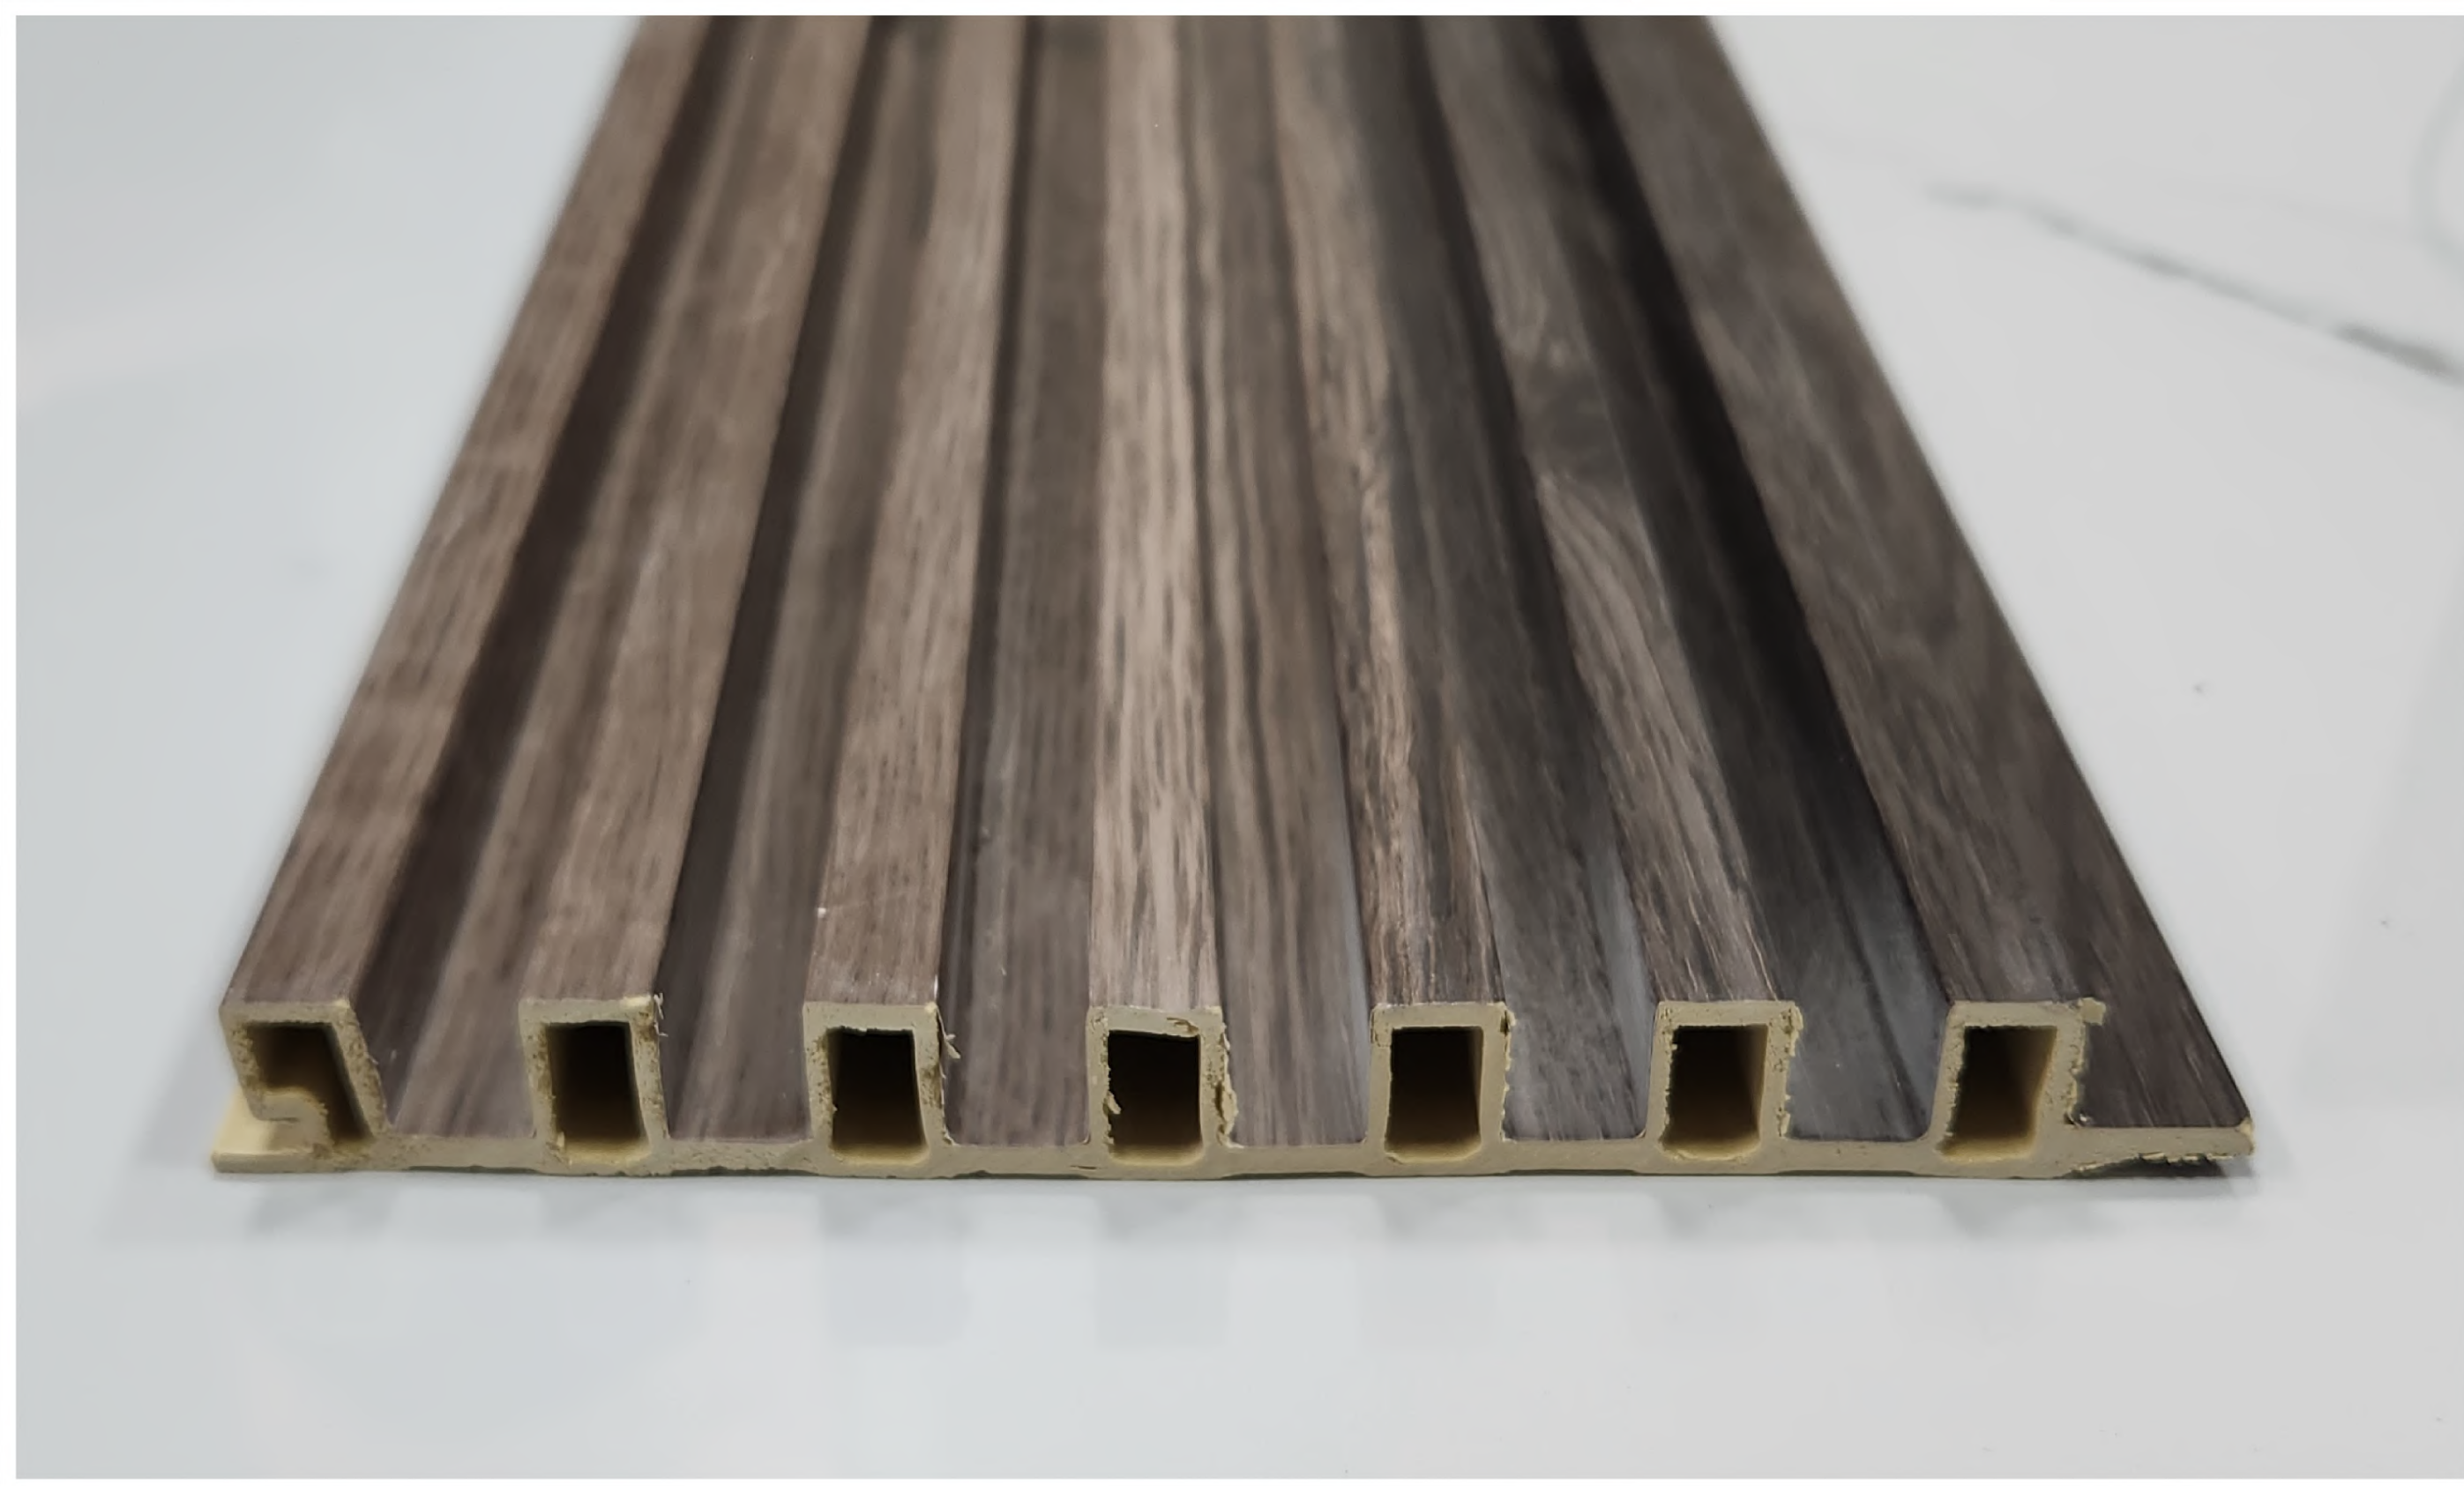

WPC Louvers GH Series

Water-Proof

Termite-Proof

Fade-Proof

GH - 05

Width 155 MM
Length 9.75 FEET
Thickness 15 MM

GH - 06

Width 155 MM
Length 9.75 FEET
Thickness 15 MM

GH - 08

Width 155 MM
Length 9.75 FEET
Thickness 15 MM

GH - 10

Width 155 MM
Length 9.75 FEET
Thickness 15 MM

GH - 38

Width 155 MM
Length 9.75 FEET
Thickness 15 MM

GH - 39

Width 155 MM
Length 9.75 FEET
Thickness 15 MM