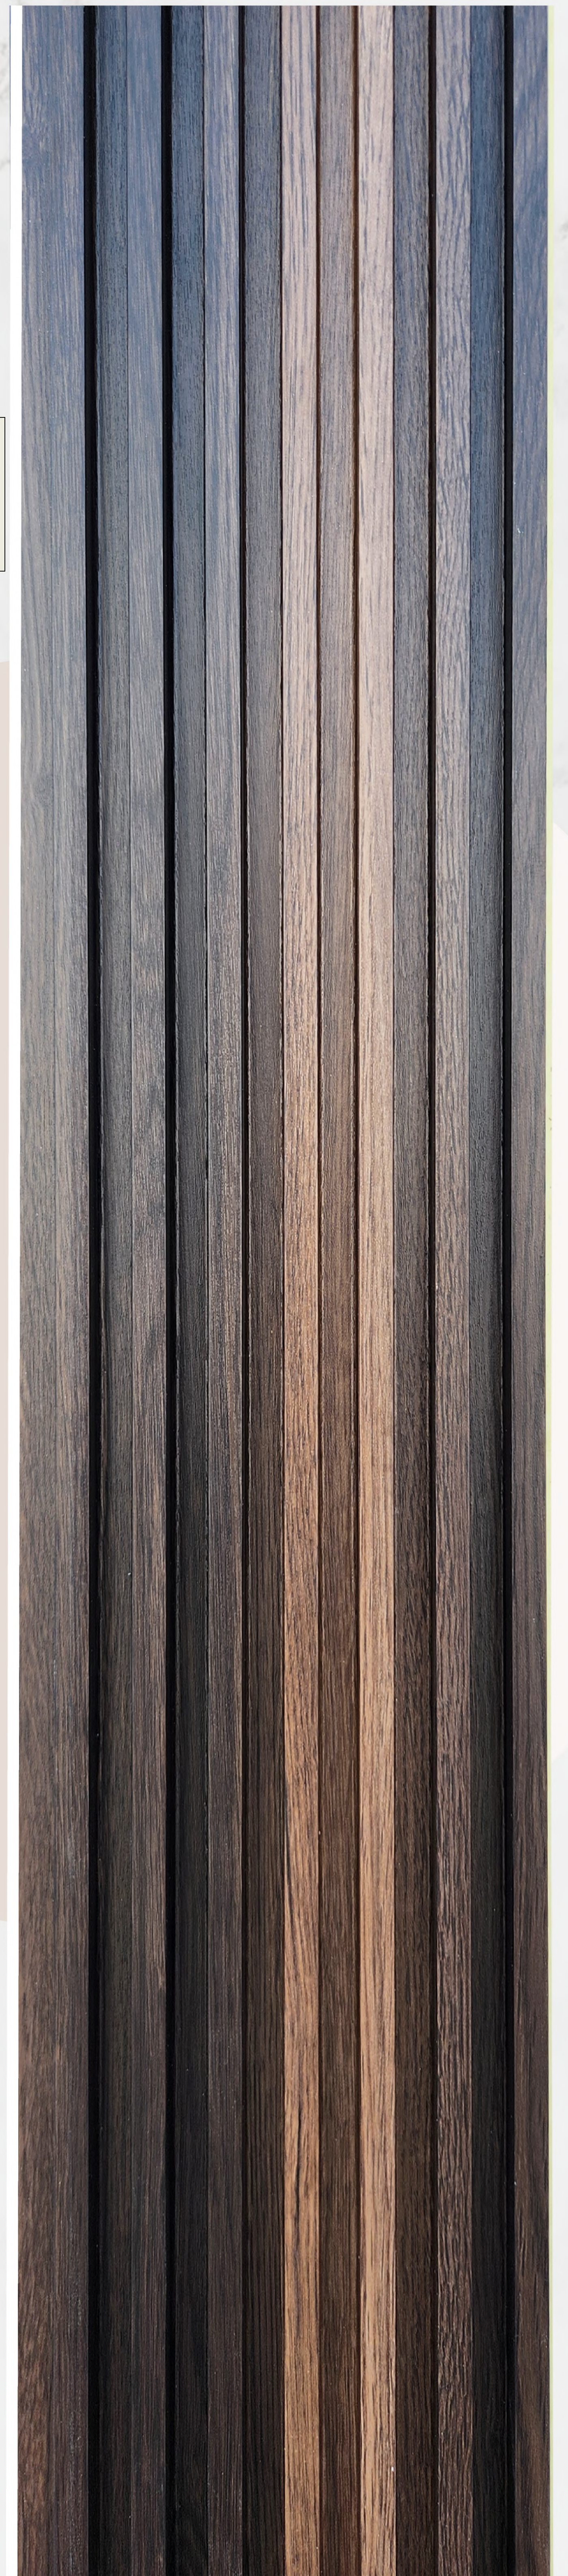

WPC Louvers GH Series

Water-Proof

Termite-Proof

Fade-Proof

GH - 05

Width 155 MM
Length 9.75 FEET
Thickness 15 MM

GH - 06

Width 155 MM
Length 9.75 FEET
Thickness 15 MM

GH - 08

Width 155 MM
Length 9.75 FEET
Thickness 15 MM

GH - 10

Width 155 MM
Length 9.75 FEET
Thickness 15 MM

GH - 38

Width 155 MM
Length 9.75 FEET
Thickness 15 MM

GH - 39

Width 155 MM
Length 9.75 FEET
Thickness 15 MM

GH - 52

Width 155 MM
Length 9.75 FEET
Thickness 15 MM

GH - 53

Width 155 MM
Length 9.75 FEET
Thickness 15 MM

GH - 58

Width 155 MM
Length 9.75 FEET
Thickness 15 MM

GH - 62

Width 155 MM
Length 9.75 FEET
Thickness 15 MM