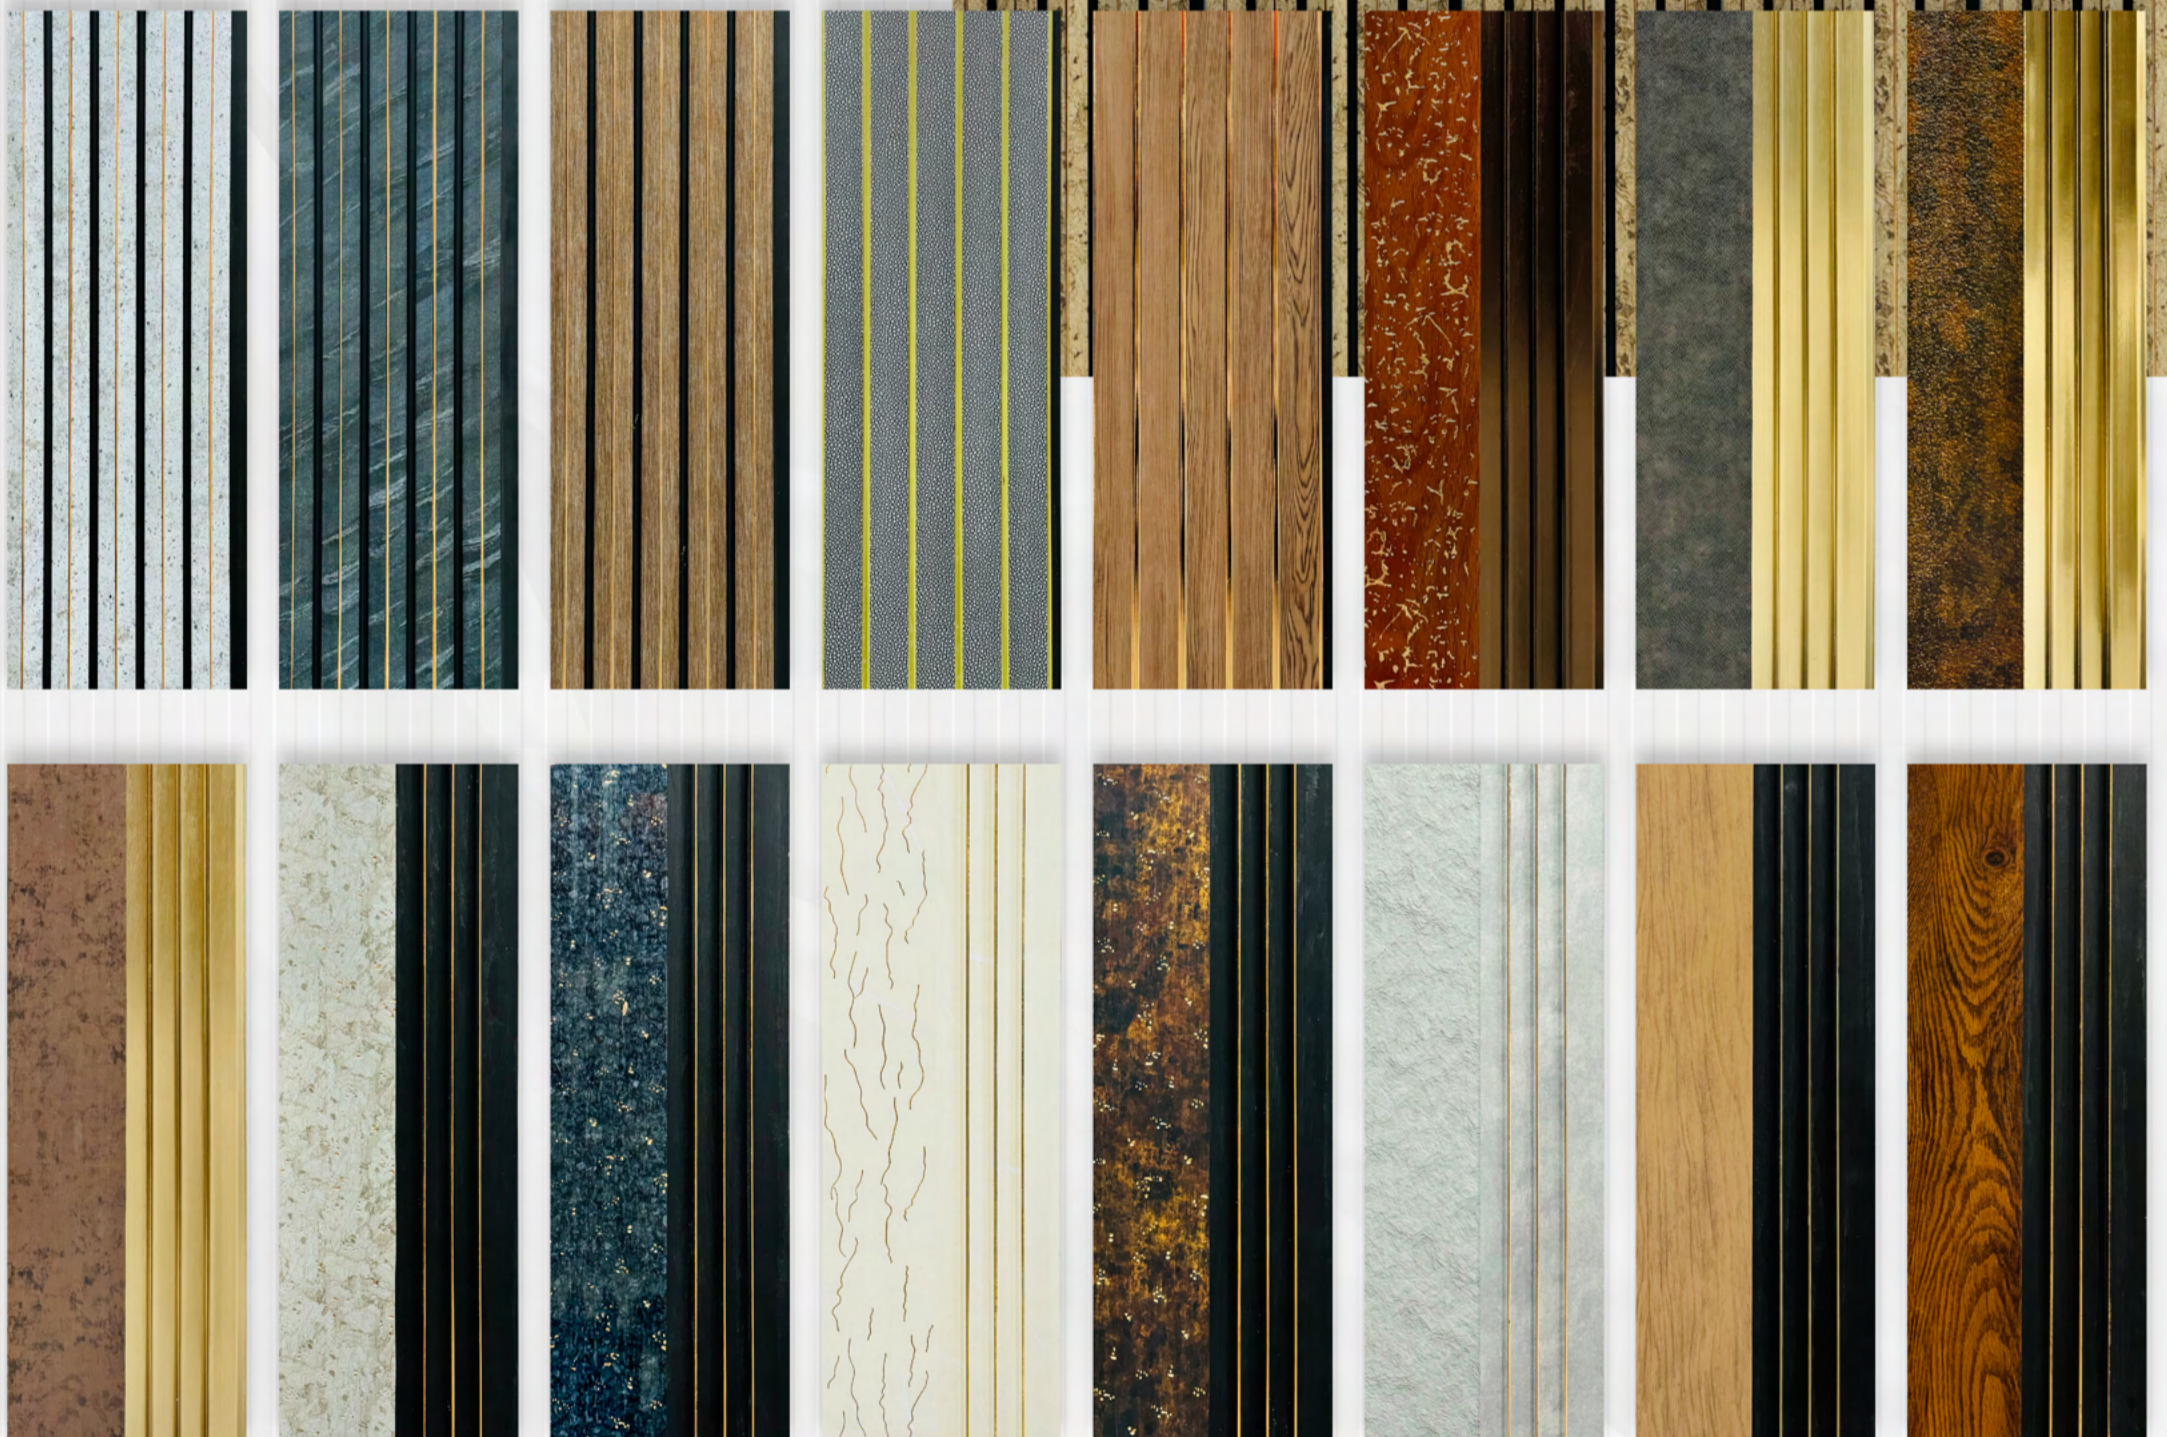

PERFETTO

CHARCOAL LOUVERS

Length	—	2900 MM
Width	—	160 MM
Thickness	—	12 MM

Quality and Affordability Without Compromising Style

Budget-Friendly Luxury

Our **charcoal louvers** are made of high-end materials and available at a fraction of the cost. Whether buying, installing, or maintaining, giving a classy and lucrative look to your walls and ceilings does not require heavy investment.

Low Maintenance

We offer **next-level ease of maintenance** to retain the stunning appearance of our charcoal louver panels. Simply clean our PVC charcoal panel occasionally which requires minimum time and effort without regular painting or staining.

Versatile Design Options

Possibilities are endless with **Delby's charcoal wall panel designs**. Available in a range of **colors, styles, patterns**, and charcoal panel textures, they are a perfect alternative for giving a **unique, bold, & customized look** to any design project.