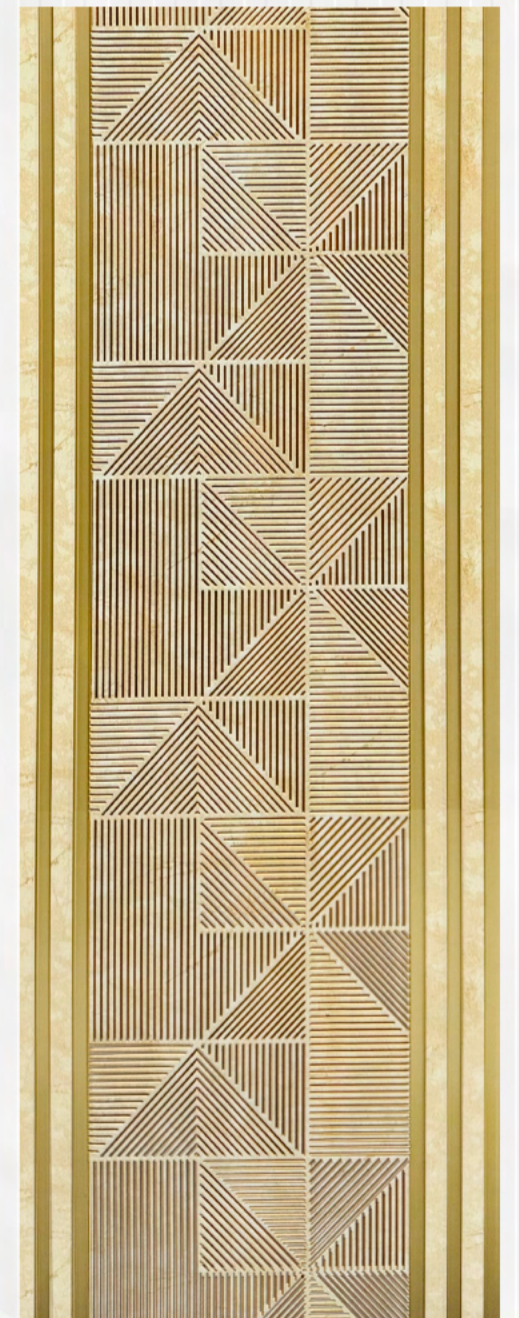

PERFETTO

CHARCOAL LOUVERS

Length	—	2900 MM
Width	—	300 MM
Thickness	—	08 MM

Discover the Timeless Sophistication of Charcoal Louvers for Modern Spaces.

Exceptional Durability

No longer abrasion due to harsh weather conditions and daily wear and tear. Our **exceptionally durable & long-lasting** charcoal panel for walls remains fresh and attractive for years whether it's interiors or exteriors.

Versatile Design Options

Possibilities are endless with **Delby's charcoal wall panel designs**. Available in a range of **colors, styles, patterns**, and charcoal panel textures, they are a perfect alternative for giving a **unique, bold, & customized look** to any design project.

PS - 12005

PS - 12011

PS - 12012

PS - 12013

PS - 12021

PS - 12022

PS - 12023

PS - 12032

PS - 12033

PS - 12041

PS - 12042

PS - 12043

PS - 12051

PS - 12052

PS - 12053

Let's Check Them All Together