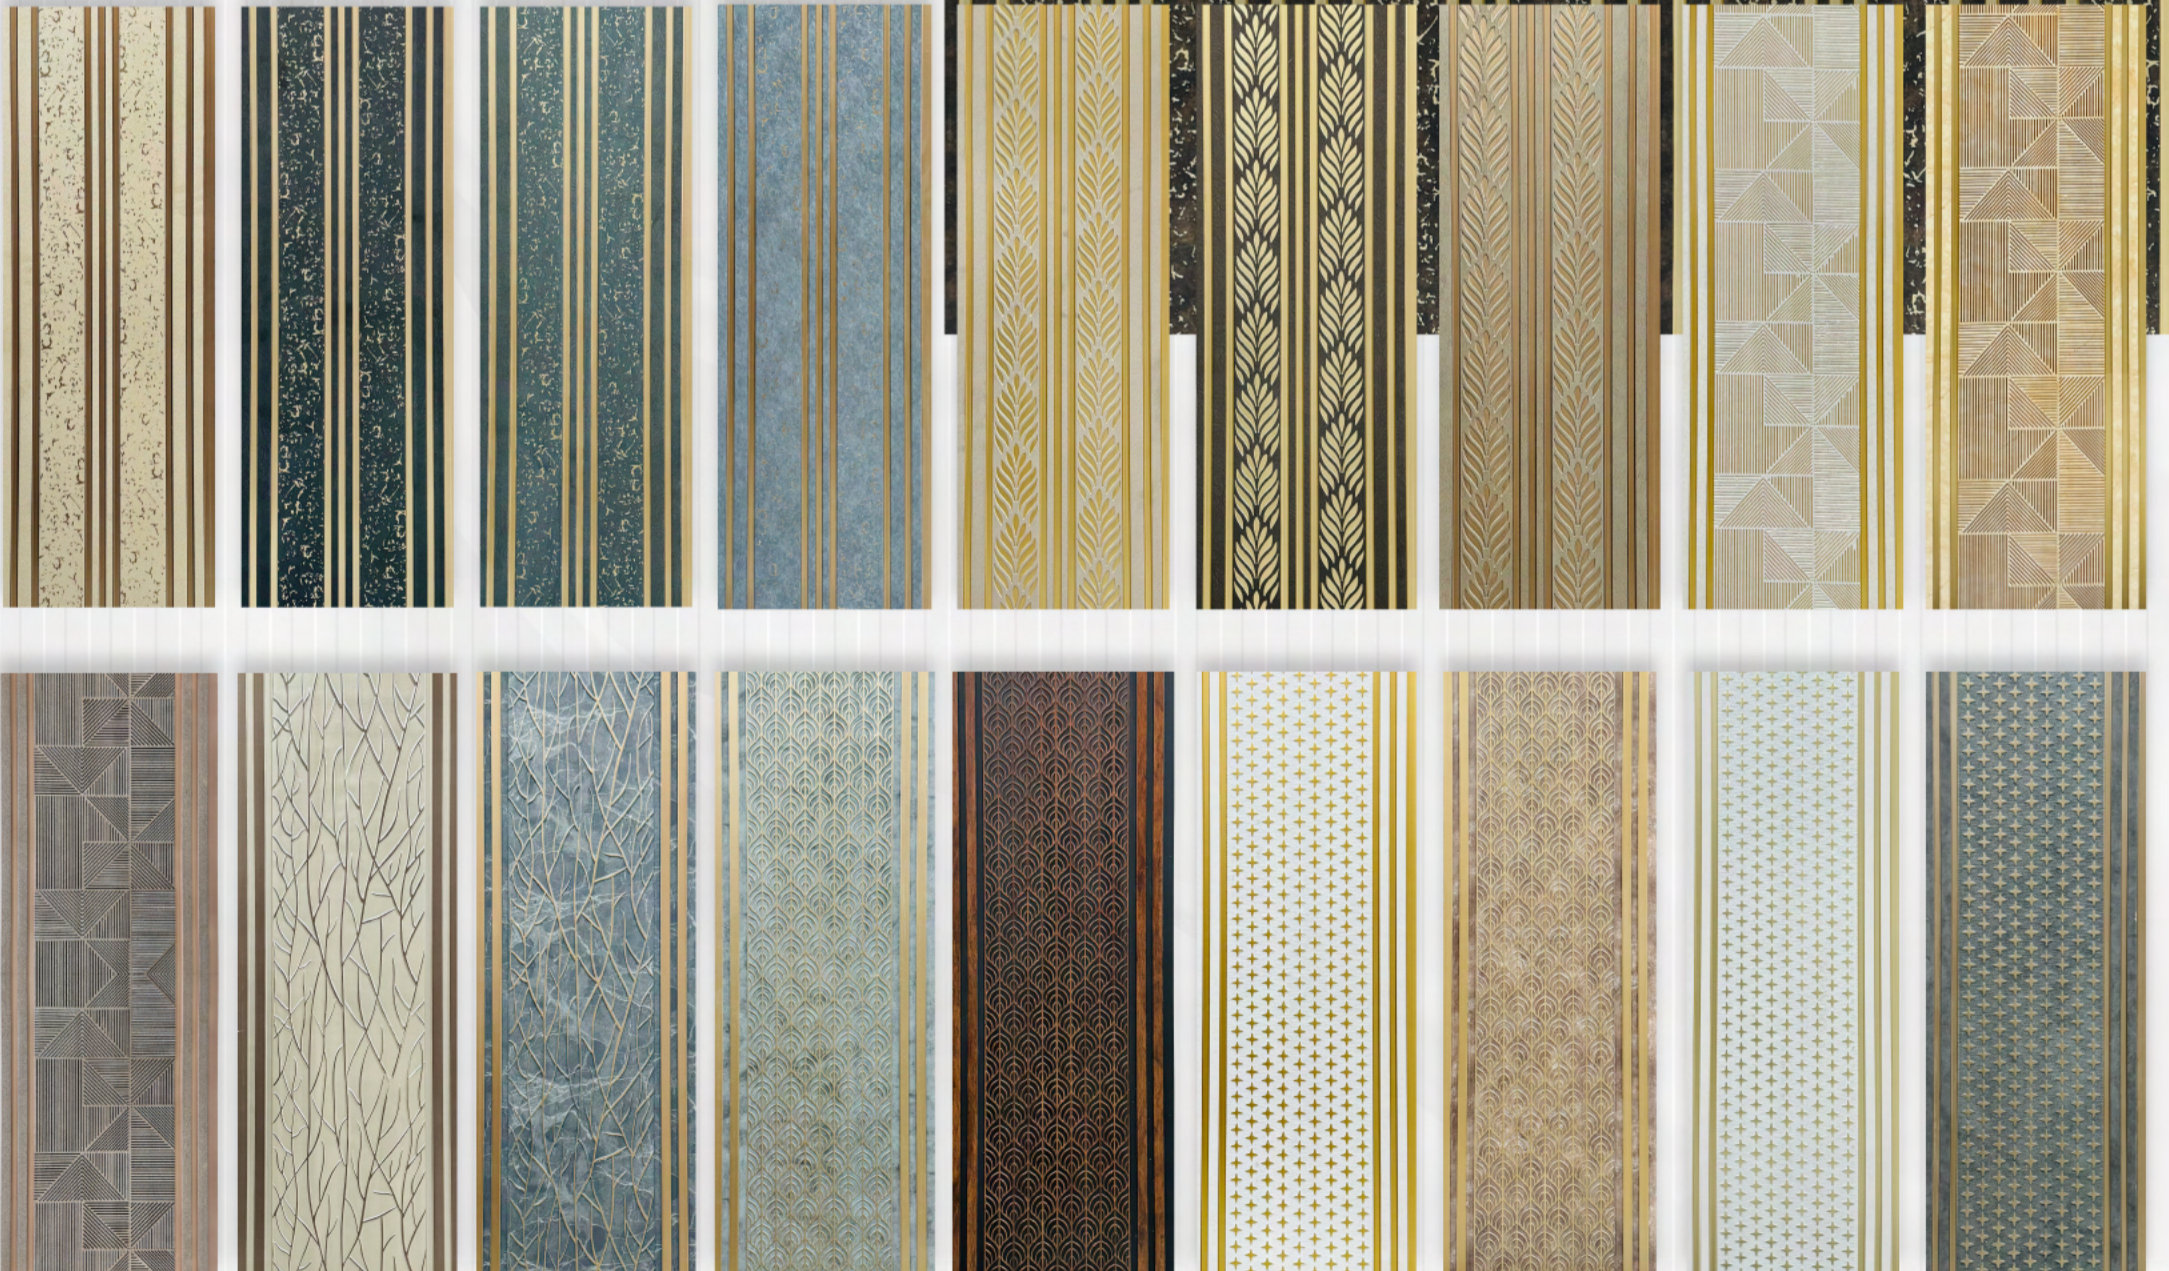

PERFETTO

CHARCOAL LOUVERS

Length	—	2900 MM
Width	—	300 MM
Thickness	—	08 MM

Discover the Timeless Sophistication of Charcoal Louvers for Modern Spaces.

Exceptional Durability

No longer abrasion due to harsh weather conditions and daily wear and tear. Our **exceptionally durable & long-lasting** charcoal panel for walls remains fresh and attractive for years whether it's interiors or exteriors.

Versatile Design Options

Possibilities are endless with **Delby's charcoal wall panel designs**. Available in a range of **colors, styles, patterns**, and charcoal panel textures, they are a perfect alternative for giving a **unique, bold, & customized look** to any design project.