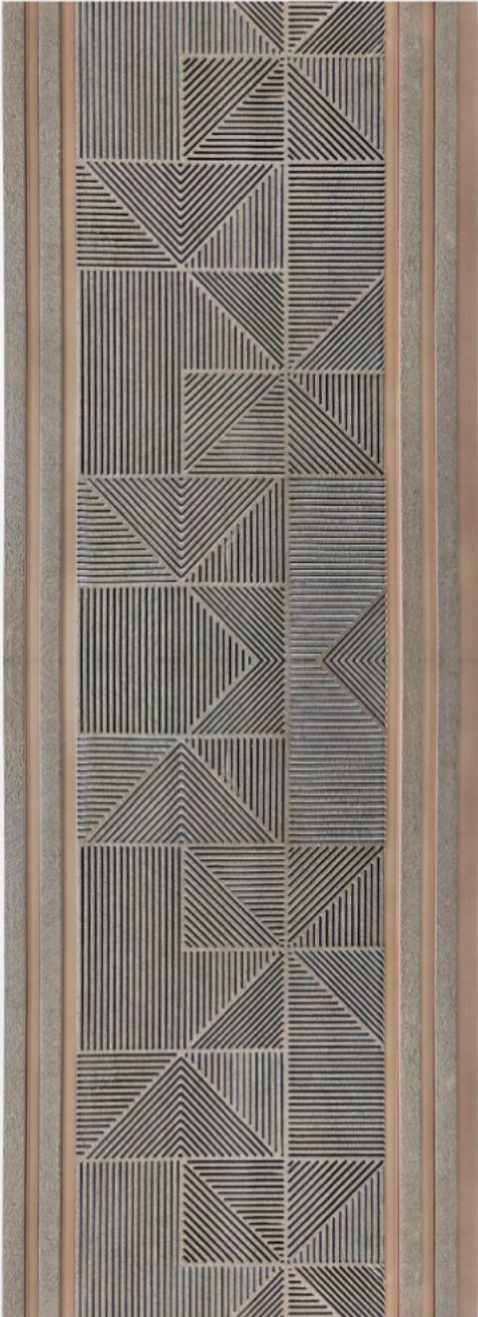

PERFETTO

CHARCOAL LOUVERS

Length	—	2900 MM
Width	—	300 MM
Thickness	—	08 MM

Discover the Timeless Sophistication of Charcoal Louvers for Modern Spaces.

Exceptional Durability

No longer abrasion due to harsh weather conditions and daily wear and tear. Our **exceptionally durable & long-lasting** charcoal panel for walls remains fresh and attractive for years whether it's interiors or exteriors.

Versatile Design Options

Possibilities are endless with **Delby's charcoal wall panel designs**. Available in a range of **colors, styles, patterns**, and charcoal panel textures, they are a perfect alternative for giving a **unique, bold, & customized look** to any design project.

PS - 12005

PS - 12011

PS - 12012

PS - 12013

PS - 12021

PS - 12022

PS - 12023

PS - 12032

PS - 12033

PS - 12041

PS - 12042

PS - 12043

PS - 12051

PS - 12052

PS - 12053

Let's Check Them All Together