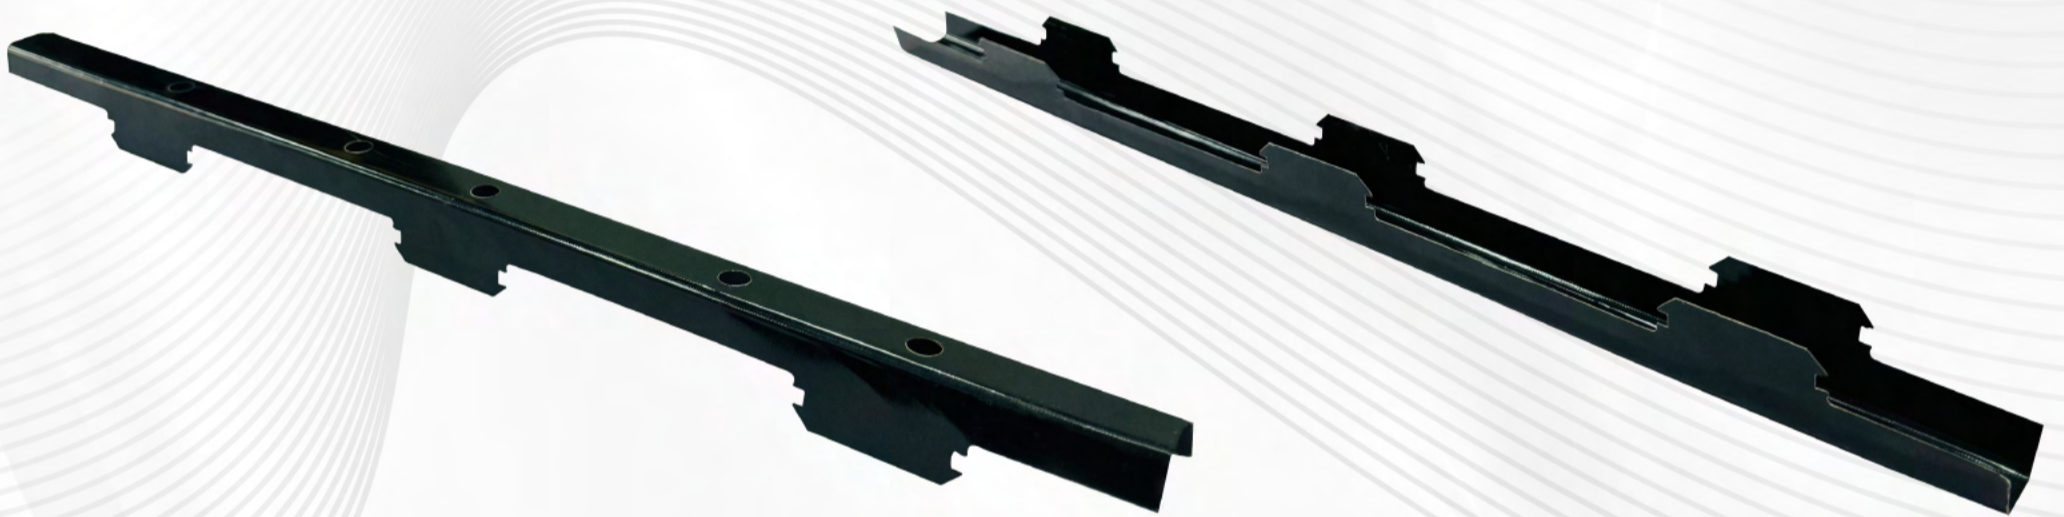

Accessories

MK-85