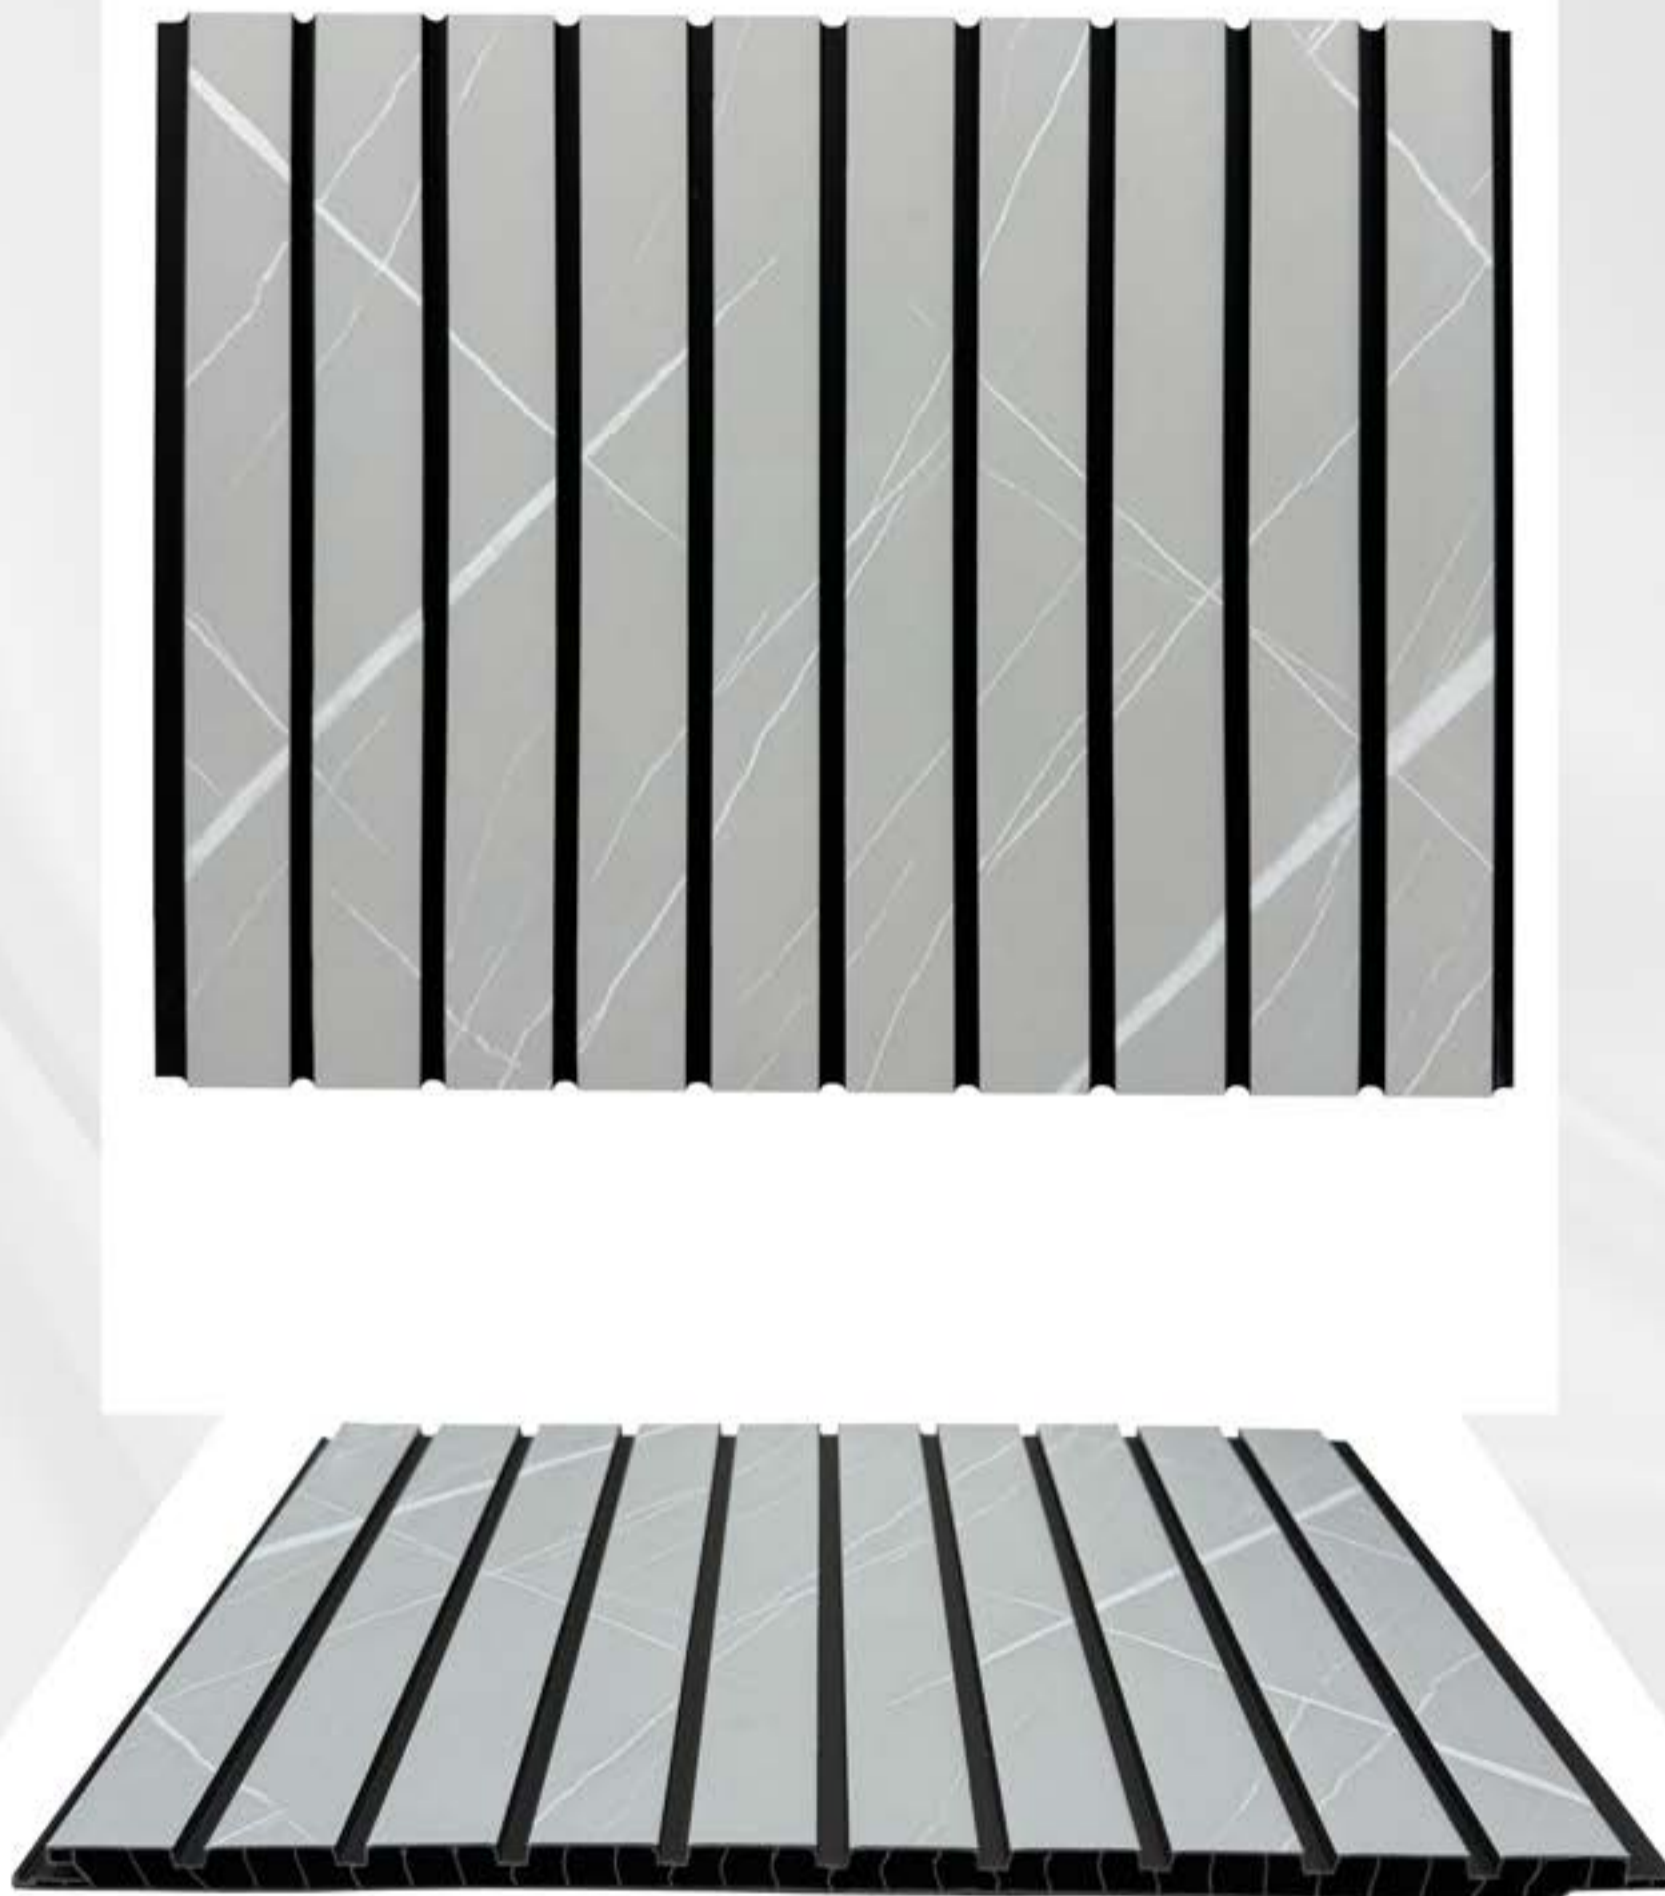

ECO Fluted Panels

EM-1048

www.delbypvcpanels.com