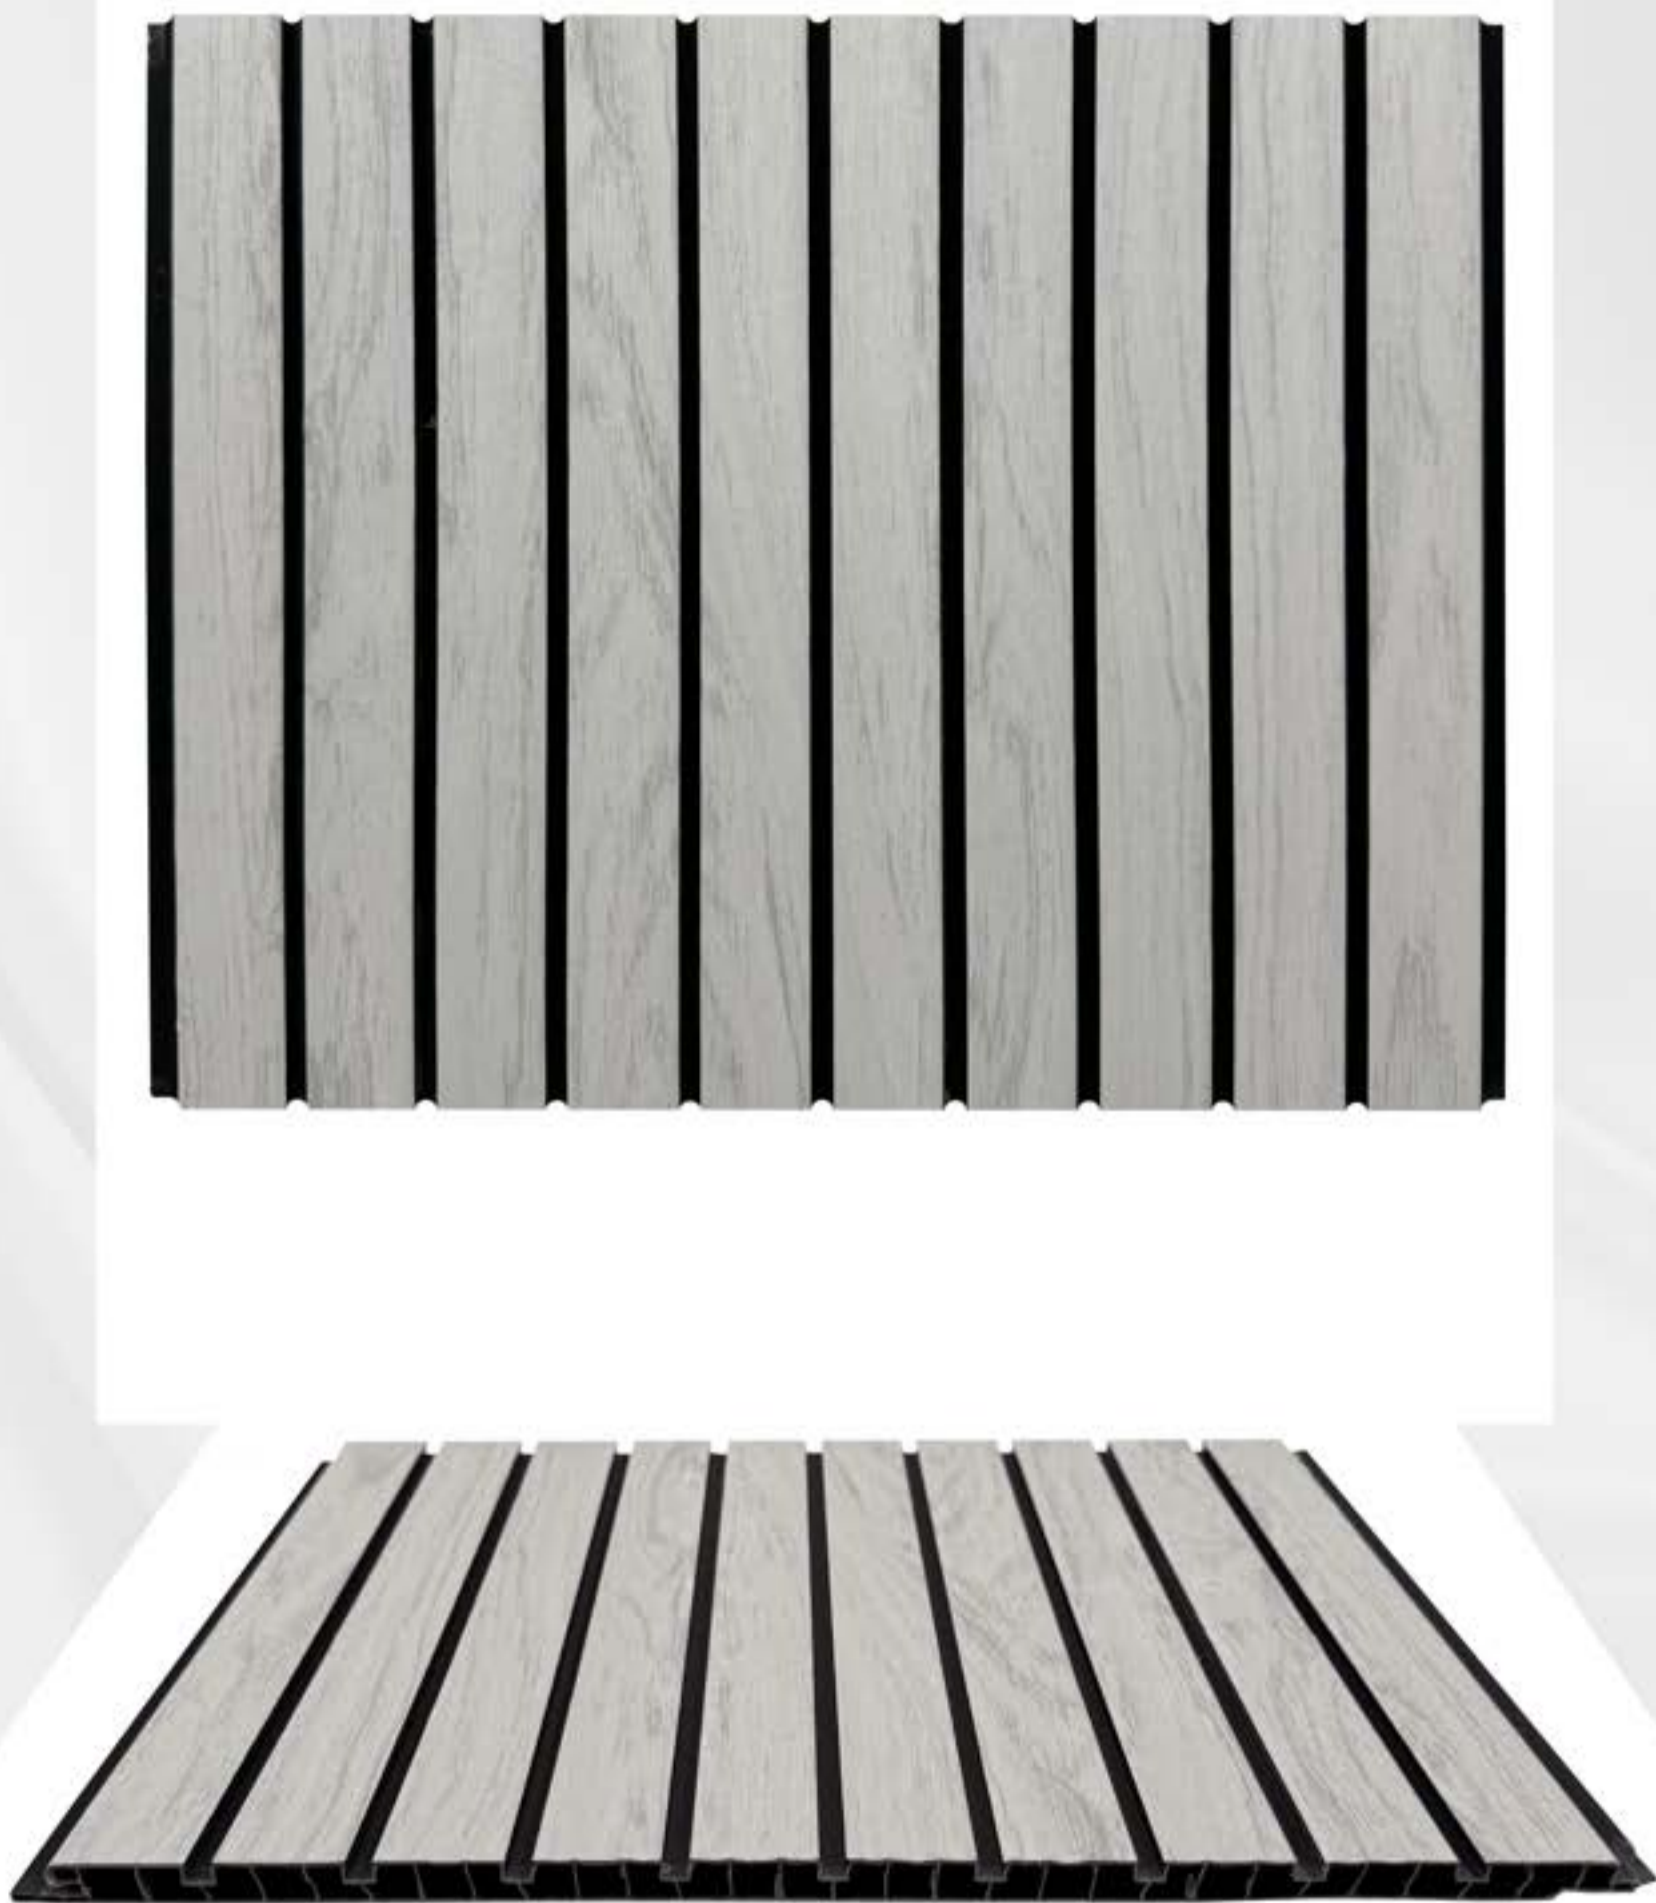

ECO Fluted Panels

EM-1051

www.delbypvcpanels.com