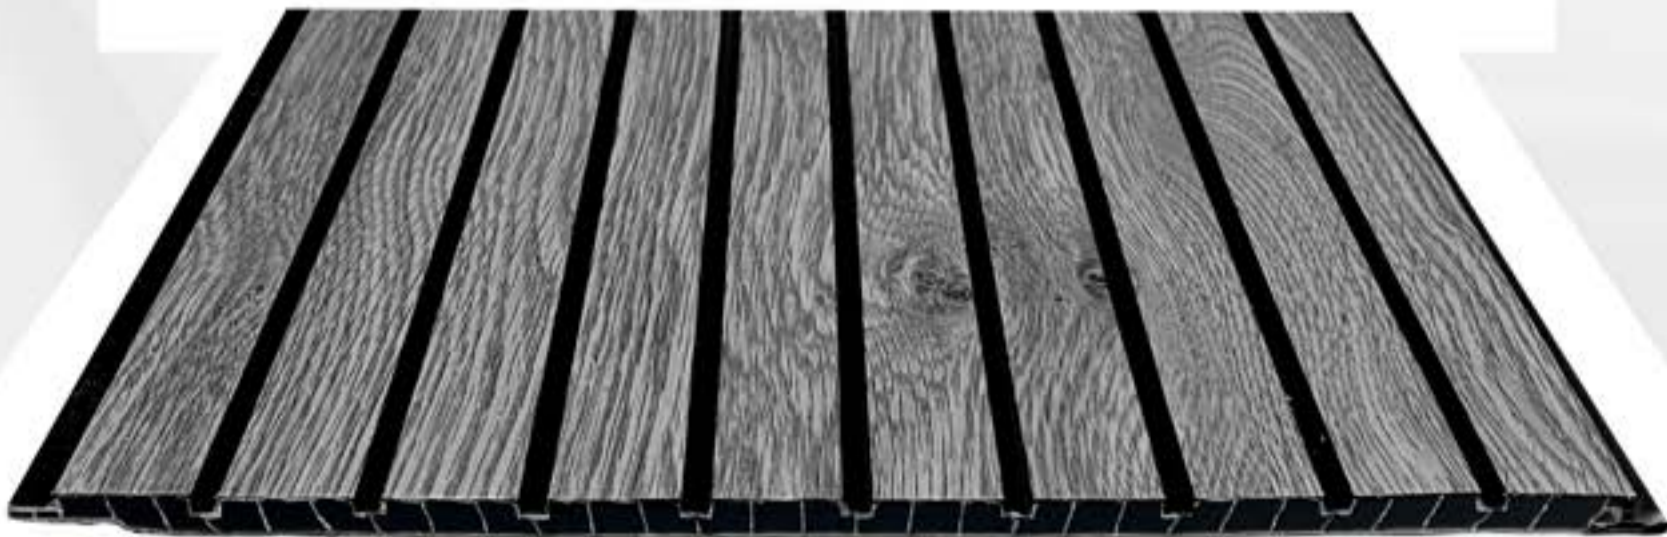

ECO Fluted --- Panels

By **DELBY**
PRODUCTS FOR BEST LIVING

Length

Width

Thickness

9.75 Feet X 12 Inch X 10 MM

www.delbypvcpanels.com

ECO Fluted Panels

EM-1034

EM-1035

EM-1038

EM-1046

EM-1083

EM-1085

EM-1090

ECO Fluted
Panels