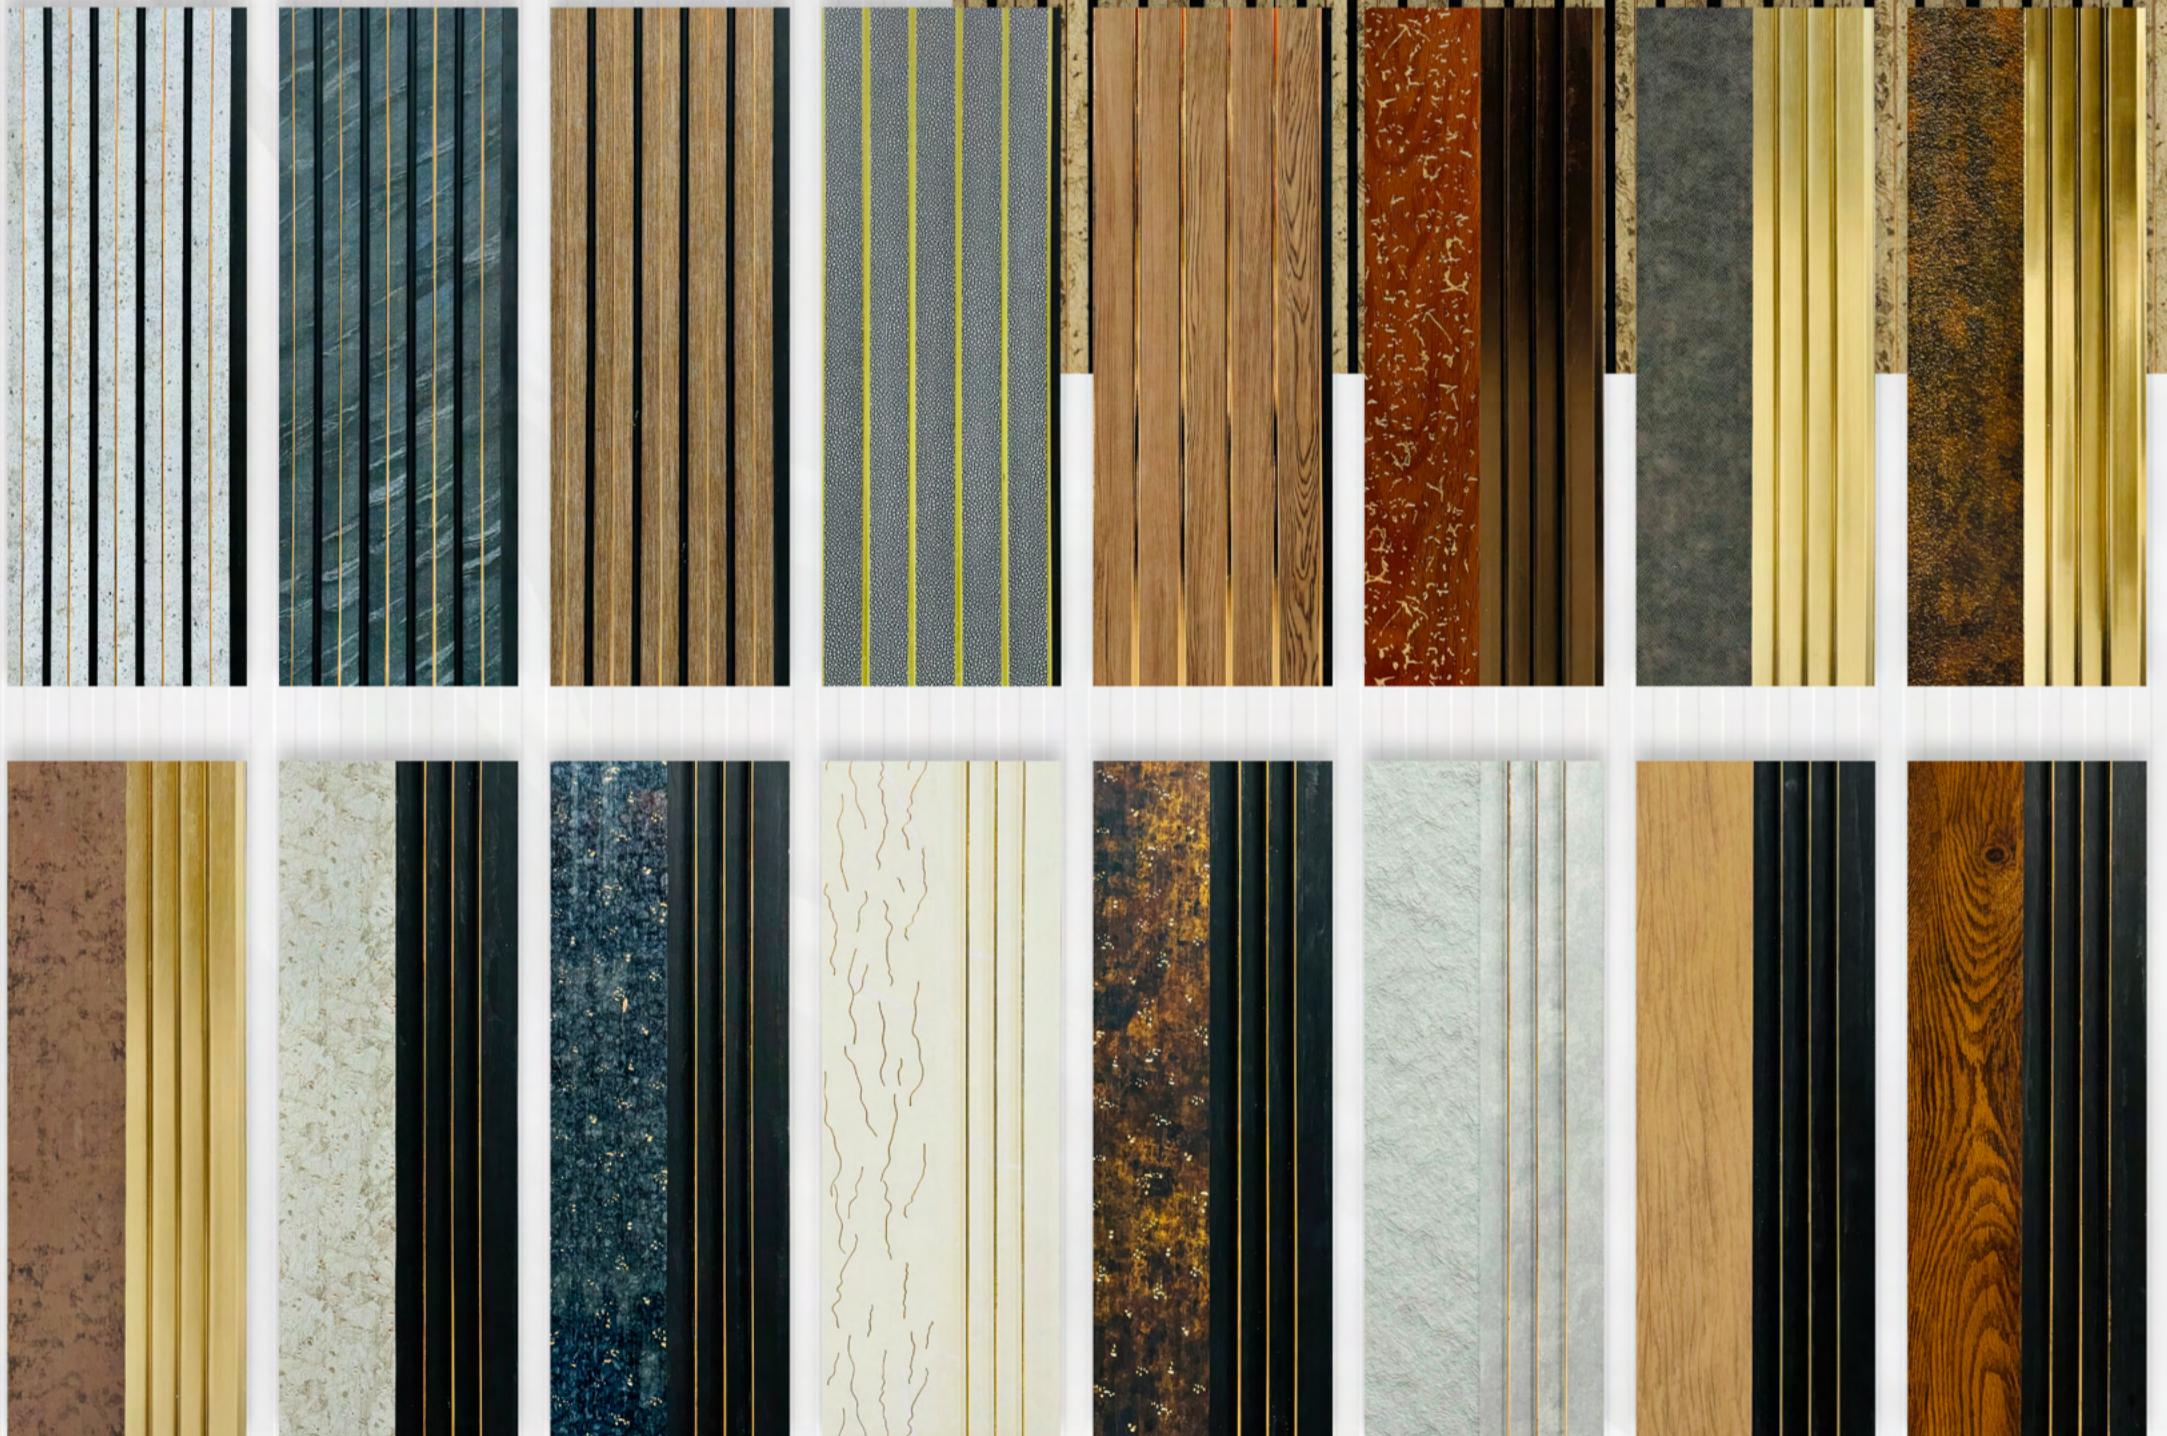

PERFETTO

CHARCOAL LOUVERS

Length	—	2900 MM
Width	—	160 MM
Thickness	—	12 MM

Quality and Affordability Without Compromising Style

Budget-Friendly Luxury

Our **charcoal louvers** are made of high-end materials and available at a fraction of the cost. Whether buying, installing, or maintaining, giving a classy and lucrative look to your walls and ceilings does not require heavy investment.

Low Maintenance

We offer **next-level ease of maintenance** to retain the stunning appearance of our charcoal louver panels. Simply clean our PVC charcoal panel occasionally which requires minimum time and effort without regular painting or staining.

Versatile Design Options

Possibilities are endless with **Delby's charcoal wall panel designs**. Available in a range of **colors, styles, patterns**, and charcoal panel textures, they are a perfect alternative for giving a **unique, bold, & customized look** to any design project.